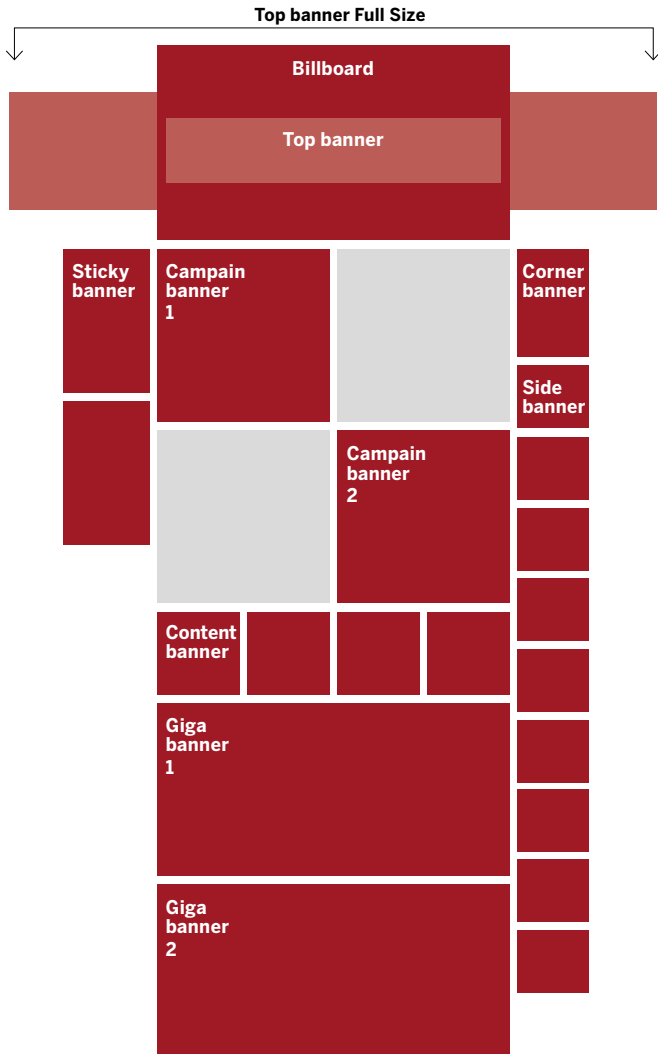

Format & Prices web/newsletter

Start page, prices per month

Top banner Full Size 1800x450 px, static, max 250 kb.....	SEK 29.500
Billboard 980x450 px, static or animated, max 150 kb.....	SEK 25.500
Top banner 930x180 px, static or animated, max 70 kb.....	SEK 12.500
Sticky banner 240x400 px, static or animated, max 90 kb.....	SEK 10.000
Corner banner 200x300 px, static or animated, max 70 kb.....	SEK 6.700
Side banner 200x175 px, static or animated, max 40 kb.....	SEK 2.100
Content banner 230x230 px, static, max 55 kb.....	SEK 3.750
Campaign banner 1 480x480 px, static or animated, max 75 kb.....	SEK 9.800
Campaign banner 2 480x480 px, static or animated, max 75 kb.....	SEK 8.800
Giga banner 1 1980x480 px, static or animated, max 150 kb.....	SEK 12.500
Giga banner 2 980x480 px, static or animated, max 150 kb.....	SEK 8.800

File types

Static jpg, animated gif, Html (zip-file) Script
All banners must be responsive. Animations should keep within 20 seconds.
Design of the ads included in the price.

Membership
SEK 6.800/year