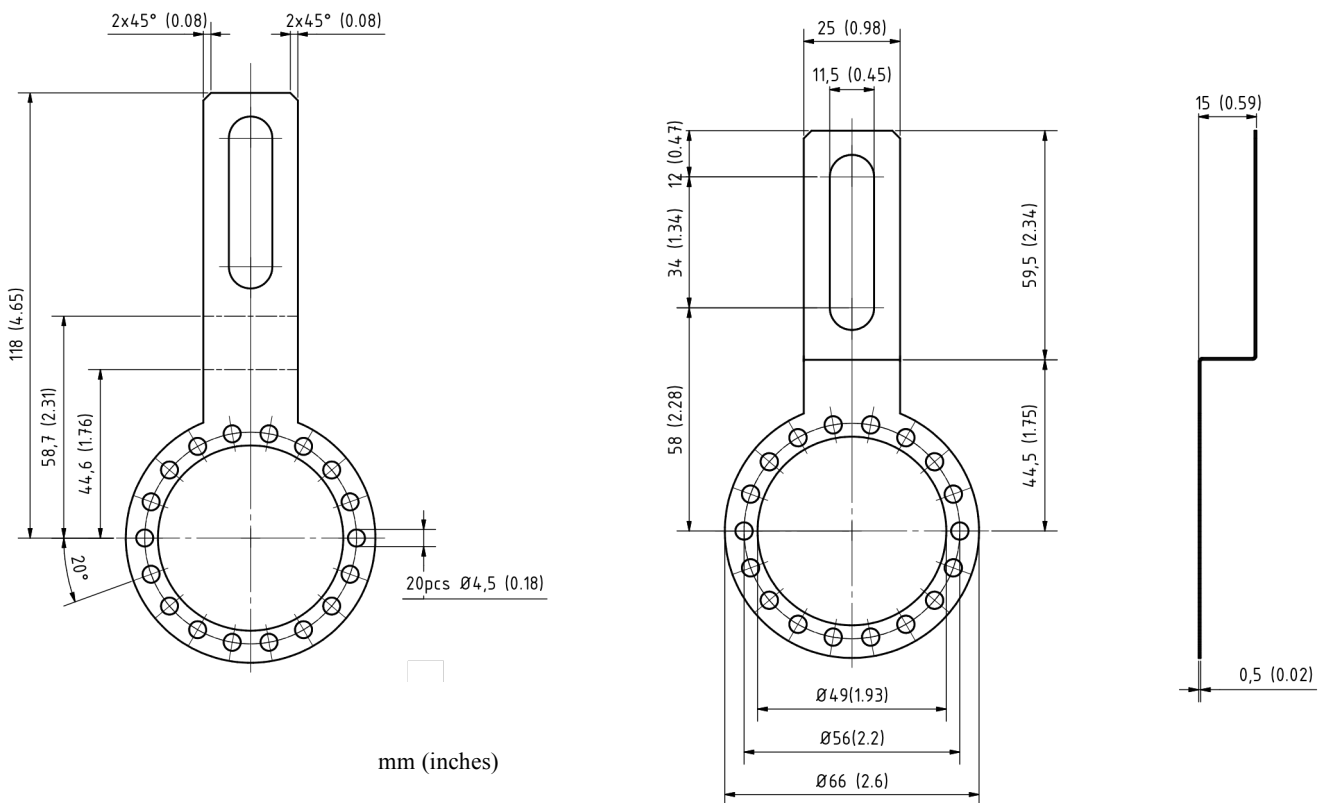

SCH68SUB

Accessories – Spring coupling

Part # 80131017

(mounting screws included)

Accessories – Connector

SubConn 8-socket Female
Type MCIL8F including
locking sleeve MCDLSF

**SubConn Mating Connector
8-socket Female**

Part # 06811163