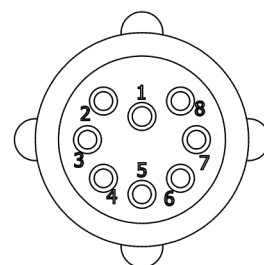

SCH68SUB

Accessories – Spring coupling

Part # 80131017

(mounting screws included)

Accessories – Connector

SubConn 8-socket Female
Type MCIL8F including
locking sleeve MCDLSF

**SubConn Mating Connector
8-socket Female**

Part # 06811163