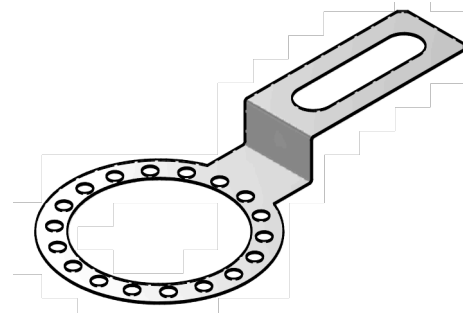

SCH68SUB

Accessories – Spring coupling

Part # 80131017

(mounting screws included)

Accessories – Connector

SubConn 8-socket Female
Type MCIL8F including
locking sleeve MCDLSF

**SubConn Mating Connector
8-socket Female**

Part # 06811163