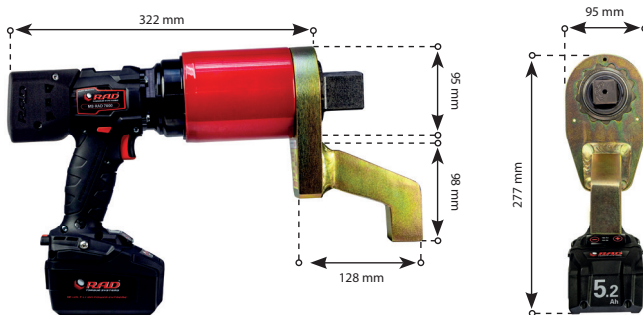

700 - 7.000 Nm

MAX SPEED 2 RPM

BLUETOOTH CONNECTIVITY

TORQUE + ANGLE LIMITS

DATA LOGGING

TORQUE CHECK FUNCTION

SPECIFICATIONS

- **TORQUE RANGE:** 700 - 7.000 Nm
- **SPEED:** 2 RPM
- **WEIGHT:** 8,7 Kg with battery, excluding reaction arm and impact socket
- **SQUARE DRIVE:** 1,5 inch square drive
- **BATTERY:** Two 18V Li-ion batteries 5.2 Ah/93 Wh
- **NOISE LEVEL:** Maximum 65 dB
- **TORQUE SETTING:** Steps of 1 Nm
- **REPEATABILITY ON SAME JOINT*:** +/- 2%.

* Test results from RAD's certified calibration lab

SUITABLE REACTION ARMS

Standard	Deep socket	Double ended
PN: 25286	PN: 26118	PN: 26119
Blank	Double ended blank	Safety sliding
PN: 26120	PN: 26121	On request

DIMENSIONS IN MM

TOOL KIT INCLUDING

- MB-RAD 7000
- Standard reaction arm (PN: 25286)
- Retaining ring (PN: 21455)
- Two batteries with quick charger
 - 1 x Lithium-ion 18V/5.2Amp
 - 1 x Lithium-ion 18V/8.0Amp
- Safety instructions on USB stick
- Weatherproof storage case
- Calibration certificate
- Usermanual
- Tool handle (26674).

IMPERIAL VERSION

- **MODEL:** B-RAD SELECT 5000
- **PART NUMBER:** n/a
- **TORQUE RANGE:** 1000 - 5000 ft.lbs
- **WEIGHT:** 19.2 lbs.

Drop prevention

Product number	Model
200476	B-RAD Drop prevention

Battery pack