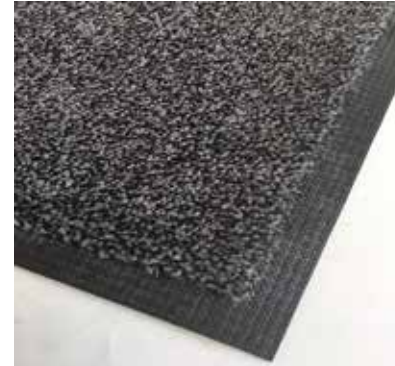

SANI CROSS 9mm	
MO100100	55x80cm
MO100200	85x150cm
Color:	Suitable for:
Grey	Entrance mat for indoor use.

RUBBER TIP 10mm	
RT345551	60x80cm
RT345552	80x100cm
RT345553	90x180cm
Color:	Suitable for:
Black	Entrance mat