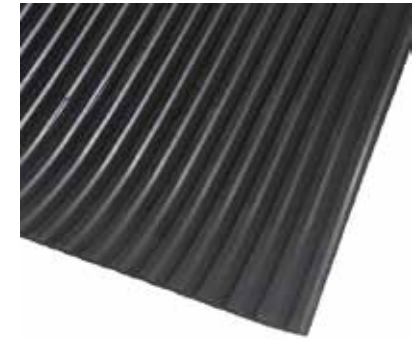

FINE RIBBED RUBBER SHEET 3mm	
GS750100	100cm x meter
GS750120	120cm x meter
Full roll	10 meter
Color:	Suitable for:
Black	Covers for storage shelves and workplace benches.

RIBBED RUBBER SHEET 3mm	
GM750120	120cm x meter
Full roll	10 meter
Color:	Suitable for:
Black	Covers for storage shelves and workplace benches.