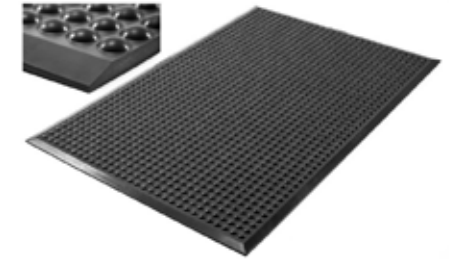

PUR-STEP 16mm	
EB410100	46x71
EB410200	65x95
EB410100-m	Made to measure
Color:	Suitable for:
Black, Dark grey, Light grey	Dry environments. Offices, shops, warehouses, light industries.

PUR-STEP ESD 16mm	
EB410100S-ESD	65x95
EB410100-ESD	Made to measure
Color:	Suitable for:
Black	Dry environments. Office. Excellent mat for computer services.

PUR-STEP

Ergonomic work mat - unbeatable durability and ergonomic relief.

The work mat is made of 2K polyurethane, which generates the highest material quality and thus usable in most working environments. The mat has an excellent relieving capacity, thanks to its unique ergonomic design, which eliminates and prevents common problems that occur in standing environments. Through its ergonomic profile, which induces muscular response, it stimulates increased blood circulation and alertness, which in the long run reduces sick leave. The edges are bevelled to minimise the risk of tripping over the mat. The mat is fully recyclable.

Material: Polyuretan

Thickness: 16mm

Weight: 3kg +/- 100g per 60x90cm.

Density: 400kg/m³ +/- 10 %

Temperature: -40 - +70

Can be made to measure.