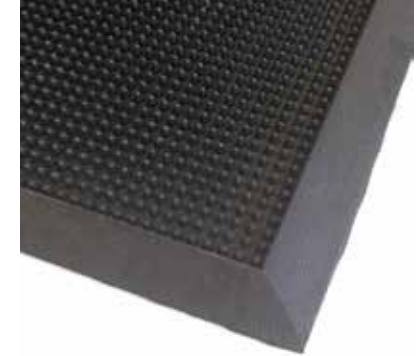

SANI CROSS 9mm	
MO100100	55x80cm
MO100200	85x150cm
Color:	Suitable for:
Grey	Entrance mat for indoor use.

RUBBER TIP 10mm	
RT345551	60x80cm
RT345552	80x100cm
RT345553	90x180cm
Color:	Suitable for:
Black	Entrance mat