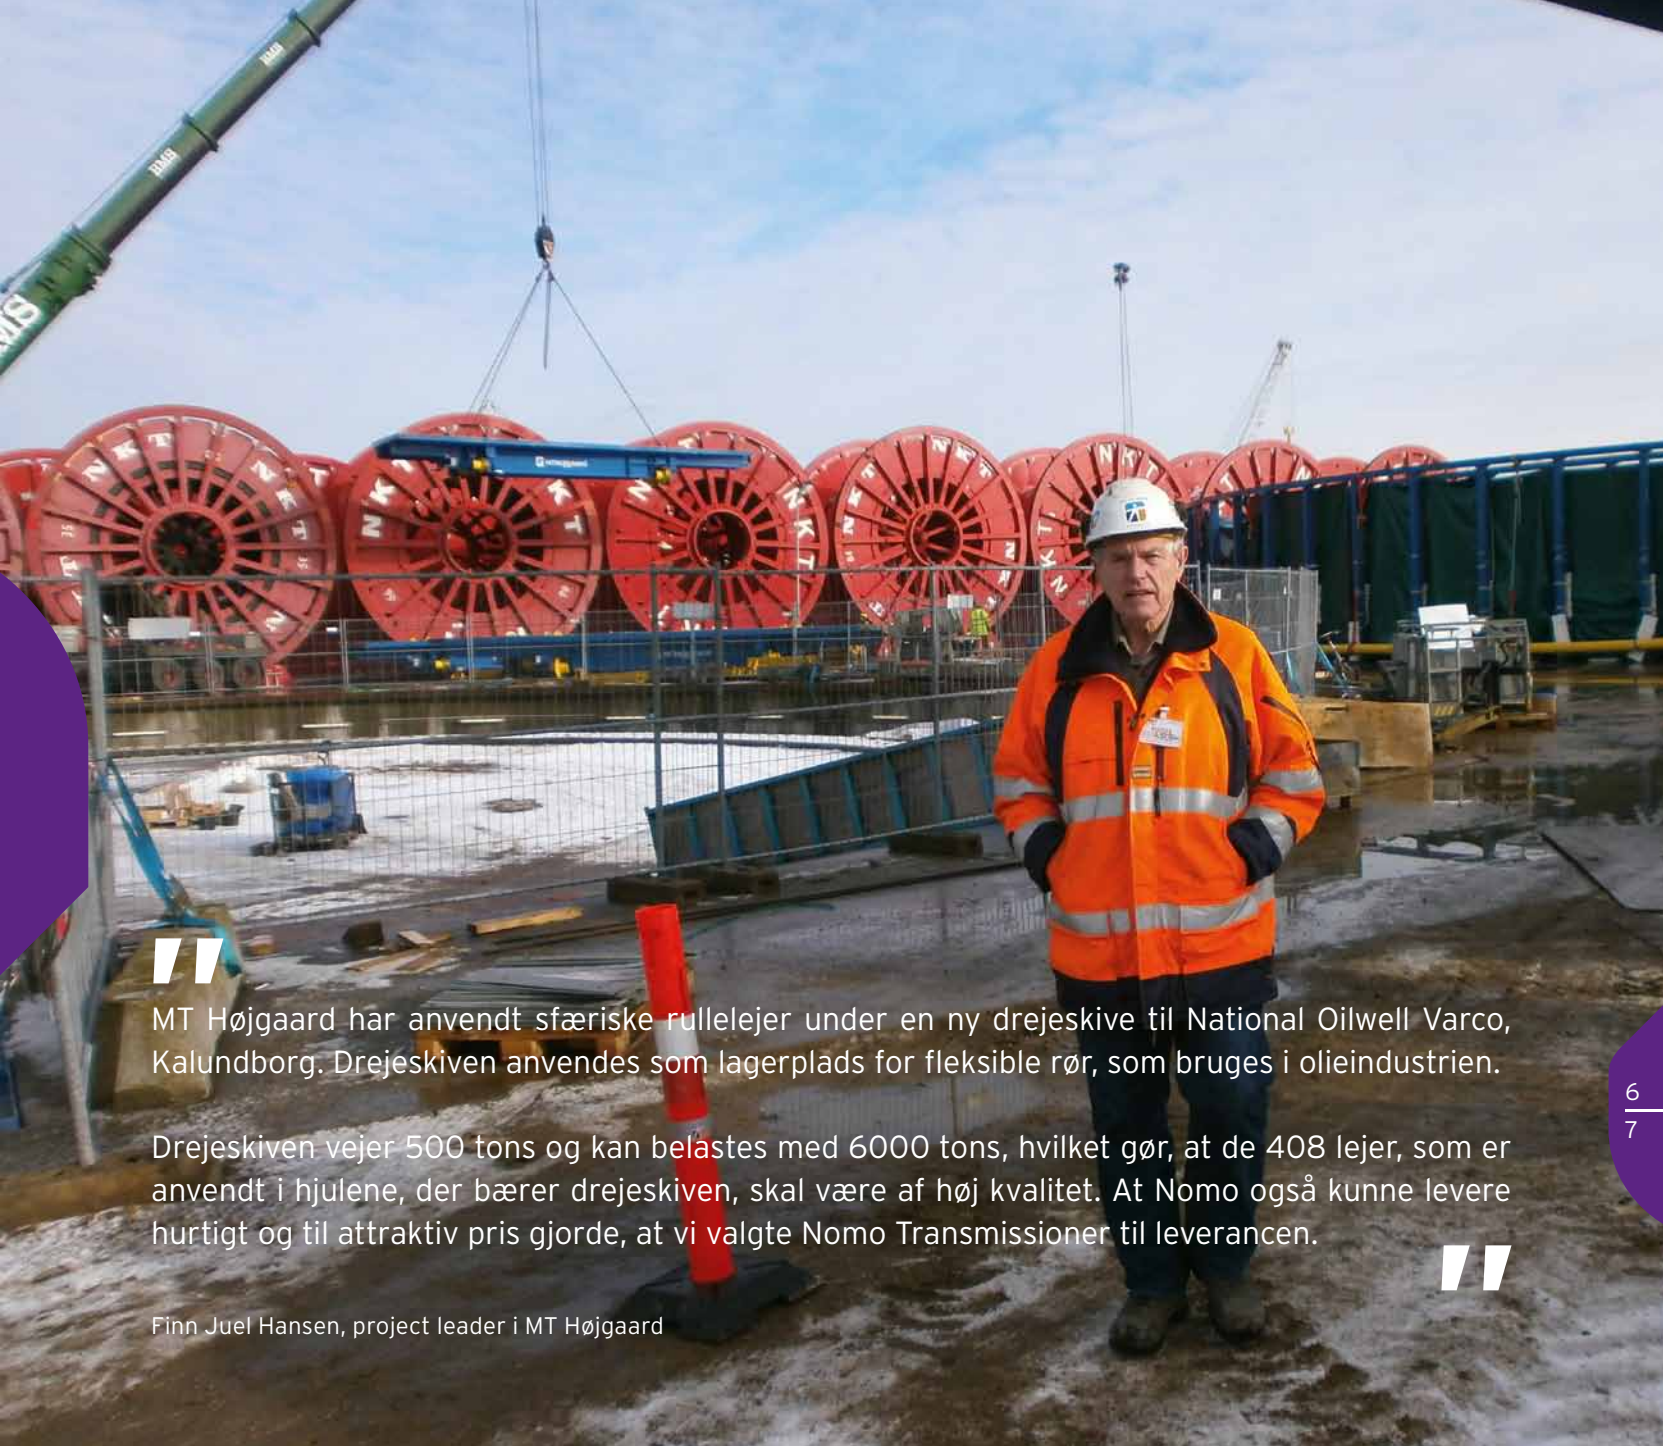

"

MT Højgaard har anvendt sfæriske rullelejer under en ny drejeskive til National Oilwell Varco, Kalundborg. Drejeskiven anvendes som lagerplads for fleksible rør, som bruges i olieindustrien.

Drejeskiven vejer 500 tons og kan belastes med 6000 tons, hvilket gør, at de 408 lejer, som er anvendt i hjulene, der bærer drejeskiven, skal være af høj kvalitet. At Nomo også kunne levere hurtigt og til attraktiv pris gjorde, at vi valgte Nomo Transmissioner til leverancen.

"

Finn Juel Hansen, project leader i MT Højgaard