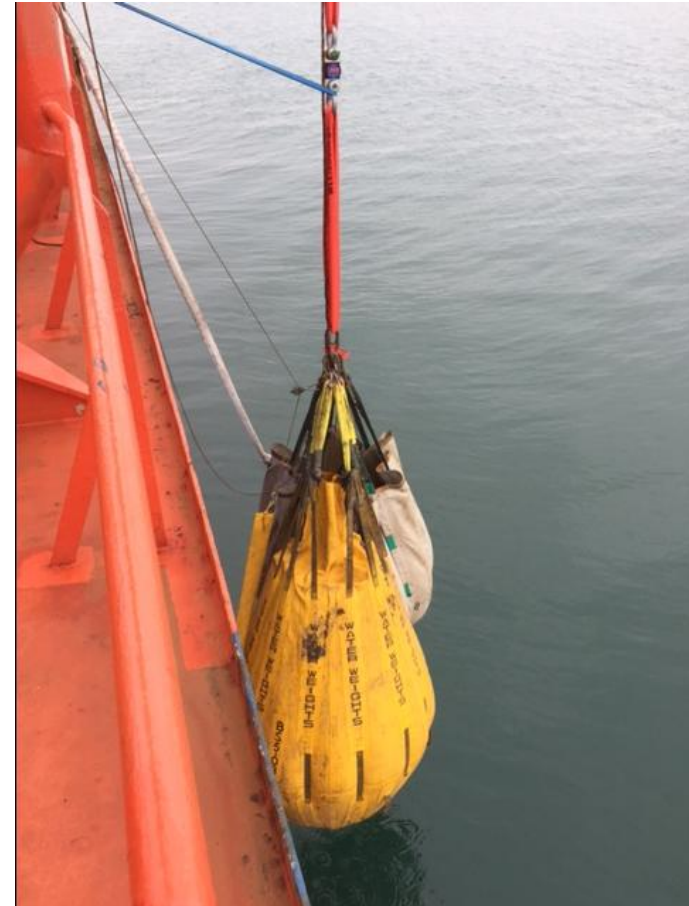

CRANE DYNAMOMETER (D2000A) / CRANE SCALE

Vetec

Weighing & Radio Technology

Vetec Aps • Denmark
Phone. +45 65 91 98 02 · Fax. +45 65 91 88 02
Email. post@vetec.dk · www.vetec.dk

Vetec Asia Pacific Pte. Ltd. • Singapore
Phone. +65 6884 4002 · Hp. +65 8127 9082
Email: ls@vetec.sg · www.vetec.sg