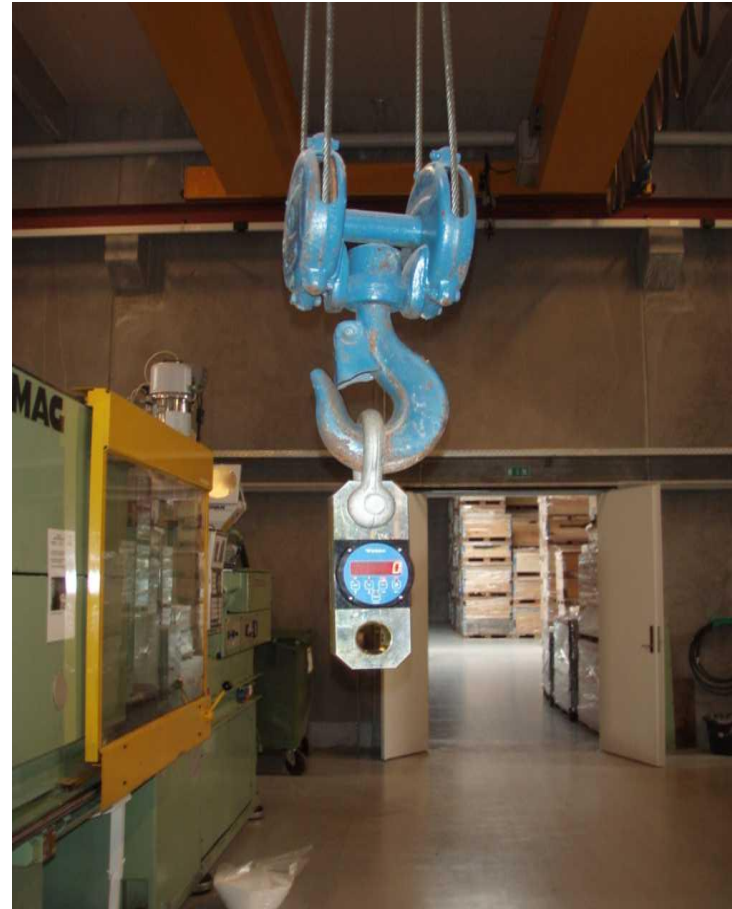

- How to use the crane dynamometer
- How to the use the handheld display

CRANE DYNAMOMETER (D2000A) / CRANE SCALE

- Designed and manufactured in DK for high quality assurance.
- Highly accurate and reliable, $\pm 0.2\%$ FS accuracy.
- Very clear red digit LED display. Visible at long distances and in bright daylight.
- Robust high strength steel construction for use in hostile environments.
- Flexible suspension, designed to minimize torsional effects.
- Supplied with full certificate of calibration.
- Fully serviceable parts.

Capacity: 2T to 120T. Available ex. Stock (DK).

[Link to datasheet](#)

ACCESSORY OPTIONS

- Handheld display (2008-6V-RTX).
- PC datalog software (Dynalog).

CRANE DYNAMOMETER (D2000A) / CRANE SCALE

Vetec

Weighing & Radio Technology