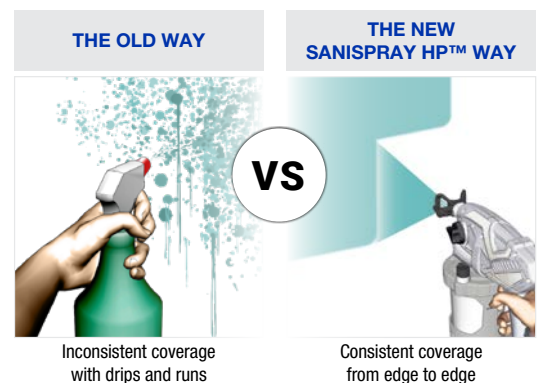

* Not for use with alcohol-based (flammable) materials.

High Production Airless Sprayers Designed Specifically to Spray-Apply Chemicals to Sanitise, Disinfect and Deodorise Faster

These units are built with materials and components compatible with the harsh chemicals* used to eliminate traces of viruses such as COVID-19 on surfaces.

Sanitising surfaces needs to be done safe & efficient.

Use our SaniSpray HP20 and be assured that any surface is completely covered with disinfecting liquid, from edge to edge. With this sprayer you apply a 100% consistent coat of the right amount of disinfectant material on the complete surface you need to disinfect.

FINISH YOUR SANITISING, DISINFECTING AND DEODORISING JOBS FAST

- Perfect for areas that require maximum portability

EXTENDED REACH TO SPRAY ANYWHERE

- 40 cm tip extension to keep your hand and arm at a safe distance of the surface you want to sanitise