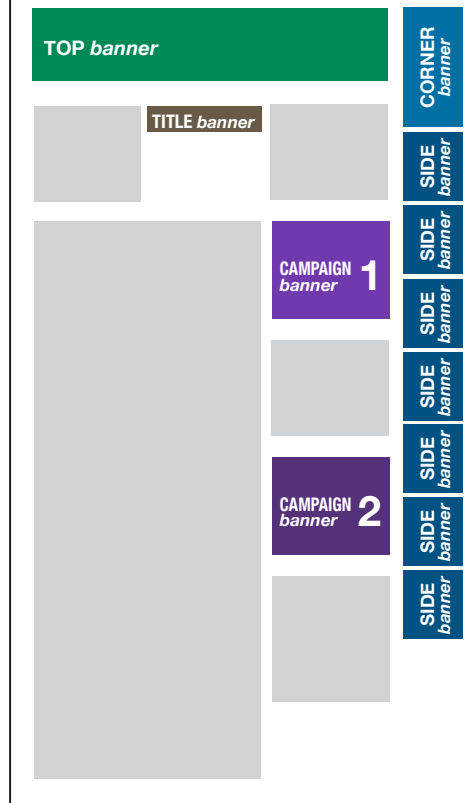

Front page

Article page

All banners, except the title banner, are sharing their spot with up to three others. Rotation is executed after page reload.

The side banners change their position both horizontally and vertically.

TOP ADVERT Right
2.000 SEK/day
400x200 px, max 30 kb

MID ADVERT Left
1.500 SEK/day
490x147 px, max 20 kb

MID ADVERT Right
1.500 SEK/day
310x235 px
max 20 kb

BOTTOM ADVERT Left
1.000 SEK/day
490x147 px, max 20 kb

CORNER BANNER - only readable on desktop

Article page **4.750 SEK**
Front page + all other pages **4.750 SEK**
150x300 px - max 70 kb

SIDE BANNER - only readable on desktop

Article page **1.400 SEK**
Front page + all other pages **1.400 SEK**
150x175 px - max 40 kb

CAMPAIGN BANNER

Front page 480x480 px **6.000 SEK**
Article page 300x250 px **4.500 SEK**
All other pages 300x250 px **2.250 SEK**
max 70 kb

GIGA BANNER

Front page **9.000 SEK**
980x480 px - max 150 kb

GIGA BANNER