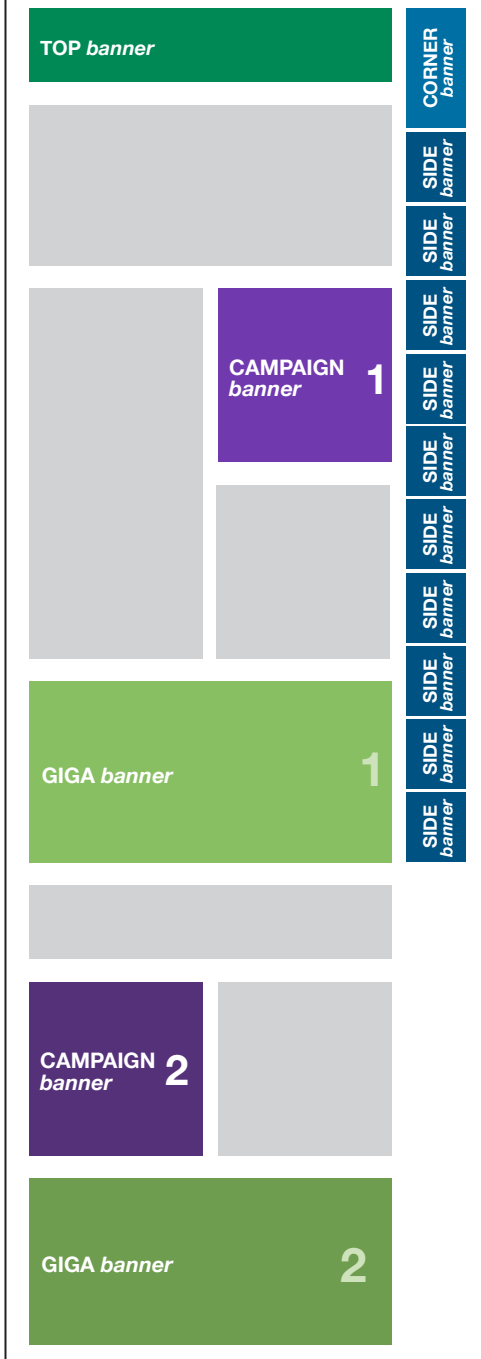

Front page

Article page

All banners, except the title banner, are sharing their spot with up to three others. Rotation is executed after page reload.

The side banners change their position both horizontally and vertically.

TOP ADVERT Right
2.000 SEK/day
400x200 px, max 30 kb

MID ADVERT Left
1.500 SEK/day
490x147 px, max 20 kb

MID ADVERT Right
1.500 SEK/day
310x235 px
max 20 kb

BOTTOM ADVERT Left
1.000 SEK/day
490x147 px, max 20 kb

CORNER BANNER - only readable on desktop

Article page **4.750 SEK**
Front page + all other pages **4.750 SEK**
150x300 px - max 70 kb

SIDE BANNER - only readable on desktop

Article page **1.400 SEK**
Front page + all other pages **1.400 SEK**
150x175 px - max 40 kb

TITLE BANNER

Article page **9.500 SEK**
200x60 px - max 150 kb

CAMPAIGN BANNER

Front page 480x480 px **7.250 SEK**
Article page 300x250 px **5.750 SEK**
All other pages 300x250 px **2.850 SEK**
max 70 kb