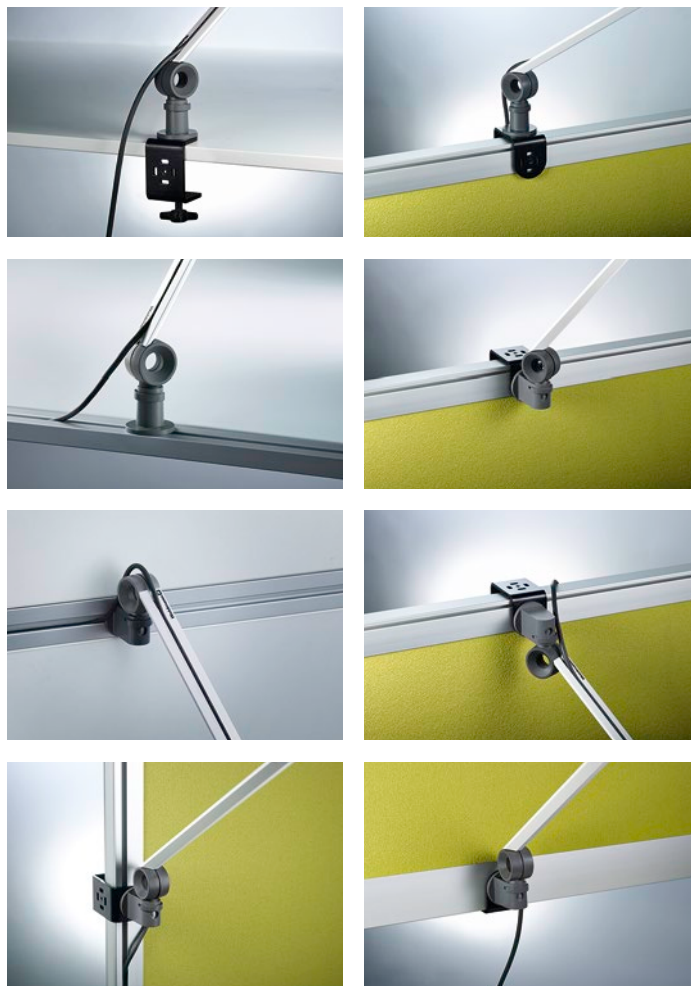

PARA.MI is characterized by its clear and timeless design: The luminaire head is limited to a simple rectangular form with gently rounded edges.

It is not only the shape and variety of colors that make PARA.MI so impressive, it also comes with a number of practical functions: The luminaire head can be pivoted and turned. The distinctive self-locking joints – with adjustable double arm in this case – are continuously flexible and completely maintenance free. All parts can be moved simply and effortlessly. All in all, a range of product features that are proven in the modern, efficient office.

PARA.MI also cuts a dash in the home office. And just the way you want it, with luminaire head, arm, and standing base – shown here in silver for example with easily adjustable arm and rectangular luminaire head.

PARA.MI is youthful and fresh.
The red color as seen here adds a
cheerful touch to any work station
and in every architectural setting.

Standing, clamped, suspended: Thanks to flexible connection possibilities, PARA.MI adapts optimally to the individual architectural circumstances and existing furniture systems in the office. Apart from the classic luminaire base – optionally available as a rectangular or round variant – the luminaire can be connected to the desk or dividing wall using a clamp for example.

PARA.MI comes with a round or rectangular luminaire head, single or double adjustable arm and as an undercabinet variant for connection to a furniture system.

PARA.MI is available with a classic luminaire base (round or rectangular) with clamp connection (horizontal or vertical) as well as the option to connect to a furniture rail system (horizontal or vertical).