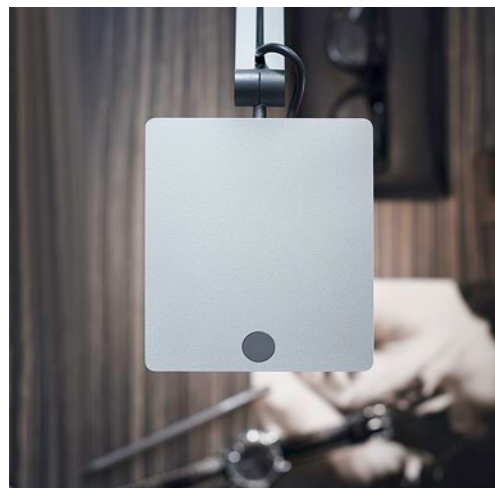

The characteristic joints are an especially attractive feature in an otherwise unobtrusive design: These maintenance-free, self-locking joints allow a high degree of adjustability. A bright LED lamp creates homogeneous, wide-angle task lighting. The neutral light is glare-free thanks to a specially developed reflector. In addition, with only 8 W of installed consumption, PARA.MI is an outstanding energy-saving measure.

PARA.MI is characterized by its clear and timeless design: The luminaire head is limited to a simple rectangular form with gently rounded edges.

It is not only the shape and variety of colors that make PARA.MI so impressive, it also comes with a number of practical functions: The luminaire head can be pivoted and turned. The distinctive self-locking joints – with adjustable double arm in this case – are continuously flexible and completely maintenance free. All parts can be moved simply and effortlessly. All in all, a range of product features that are proven in the modern, efficient office.

PARA.MI is youthful and fresh.
The red color as seen here adds a
cheerful touch to any work station
and in every architectural setting.

Standing, clamped, suspended: Thanks to flexible connection possibilities, PARA.MI adapts optimally to the individual architectural circumstances and existing furniture systems in the office. Apart from the classic luminaire base – optionally available as a rectangular or round variant – the luminaire can be connected to the desk or dividing wall using a clamp for example.

PARA.MI comes with a round or rectangular luminaire head, single or double adjustable arm and as an undercabinet variant for connection to a furniture system.

PARA.MI is available with a classic luminaire base (round or rectangular) with clamp connection (horizontal or vertical) as well as the option to connect to a furniture rail system (horizontal or vertical).