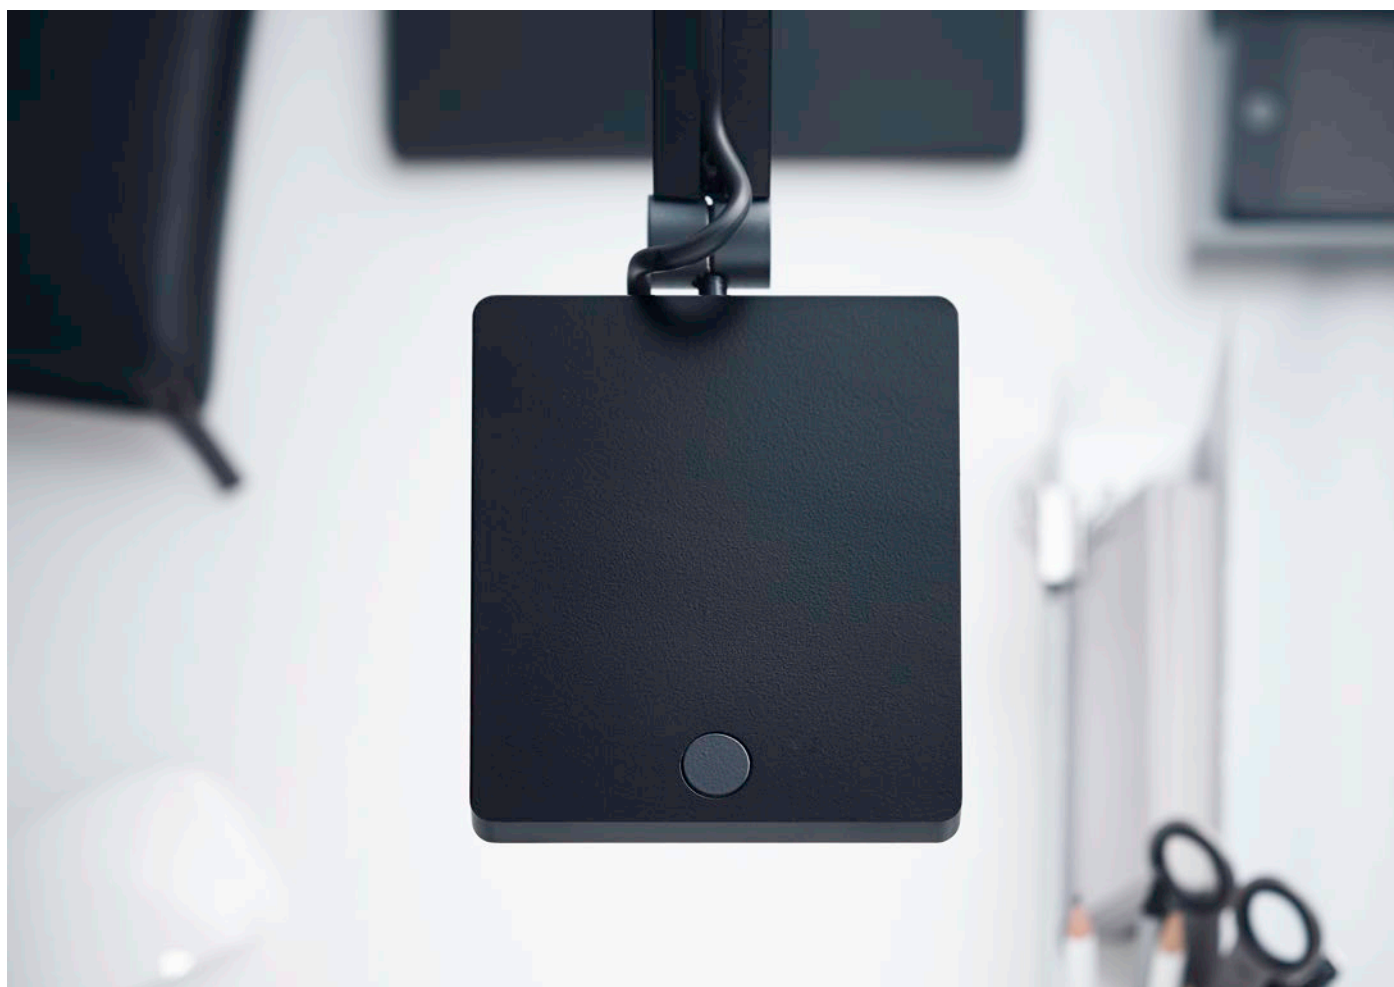

The characteristic joints are an especially attractive feature in an otherwise unobtrusive design: These maintenance-free, self-locking joints allow a high degree of adjustability. A bright LED lamp creates homogeneous, wide-angle task lighting. The neutral light is glare-free thanks to a specially developed reflector. In addition, with only 8 W of installed consumption, PARA.MI is an outstanding energy-saving measure.

PARA.MI is characterized by its clear and timeless design: The luminaire head is limited to a simple rectangular form with gently rounded edges.

It is not only the shape and variety of colors that make PARA.MI so impressive, it also comes with a number of practical functions: The luminaire head can be pivoted and turned. The distinctive self-locking joints – with adjustable double arm in this case – are continuously flexible and completely maintenance free. All parts can be moved simply and effortlessly. All in all, a range of product features that are proven in the modern, efficient office.

PARA.MI also cuts a dash in the home office. And just the way you want it, with luminaire head, arm, and standing base – shown here in silver for example with easily adjustable arm and rectangular luminaire head.

PARA.MI is youthful and fresh.
The red color as seen here adds a
cheerful touch to any work station
and in every architectural setting.

Standing, clamped, suspended: Thanks to flexible connection possibilities, PARA.MI adapts optimally to the individual architectural circumstances and existing furniture systems in the office. Apart from the classic luminaire base – optionally available as a rectangular or round variant – the luminaire can be connected to the desk or dividing wall using a clamp for example.