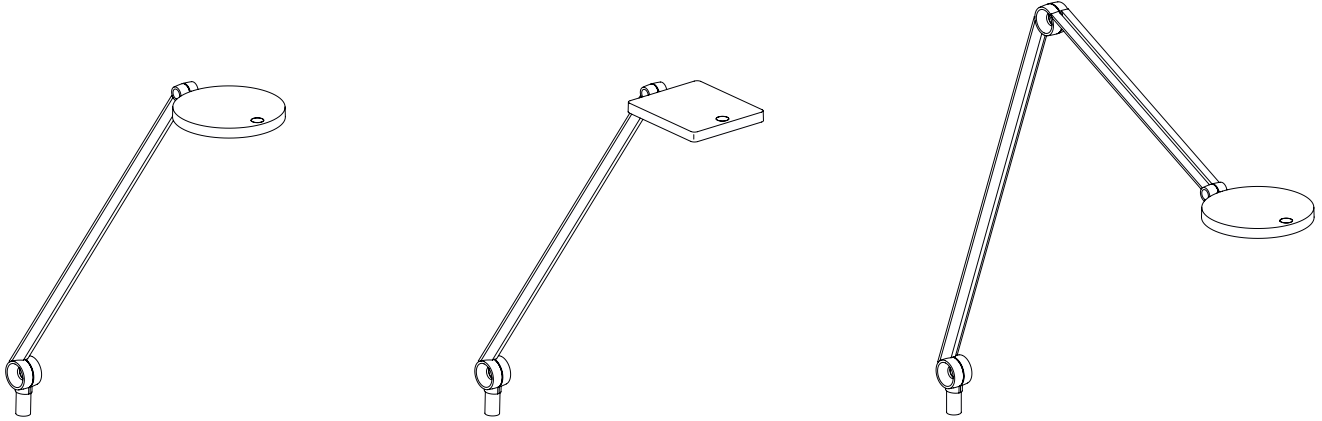

PARA.MI is characterized by its clear and timeless design: The luminaire head is limited to a simple rectangular form with gently rounded edges.

It is not only the shape and variety of colors that make PARA.MI so impressive, it also comes with a number of practical functions: The luminaire head can be pivoted and turned. The distinctive self-locking joints – with adjustable double arm in this case – are continuously flexible and completely maintenance free. All parts can be moved simply and effortlessly. All in all, a range of product features that are proven in the modern, efficient office.

PARA.MI also cuts a dash in the home office. And just the way you want it, with luminaire head, arm, and standing base – shown here in silver for example with easily adjustable arm and rectangular luminaire head.

PARA.MI is youthful and fresh.
The red color as seen here adds a
cheerful touch to any work station
and in every architectural setting.

Standing, clamped, suspended: Thanks to flexible connection possibilities, PARA.MI adapts optimally to the individual architectural circumstances and existing furniture systems in the office. Apart from the classic luminaire base – optionally available as a rectangular or round variant – the luminaire can be connected to the desk or dividing wall using a clamp for example.

PARA.MI comes with a round or rectangular luminaire head, single or double adjustable arm and as an undercabinet variant for connection to a furniture system.

PARA.MI is available with a classic luminaire base (round or rectangular) with clamp connection (horizontal or vertical) as well as the option to connect to a furniture rail system (horizontal or vertical).