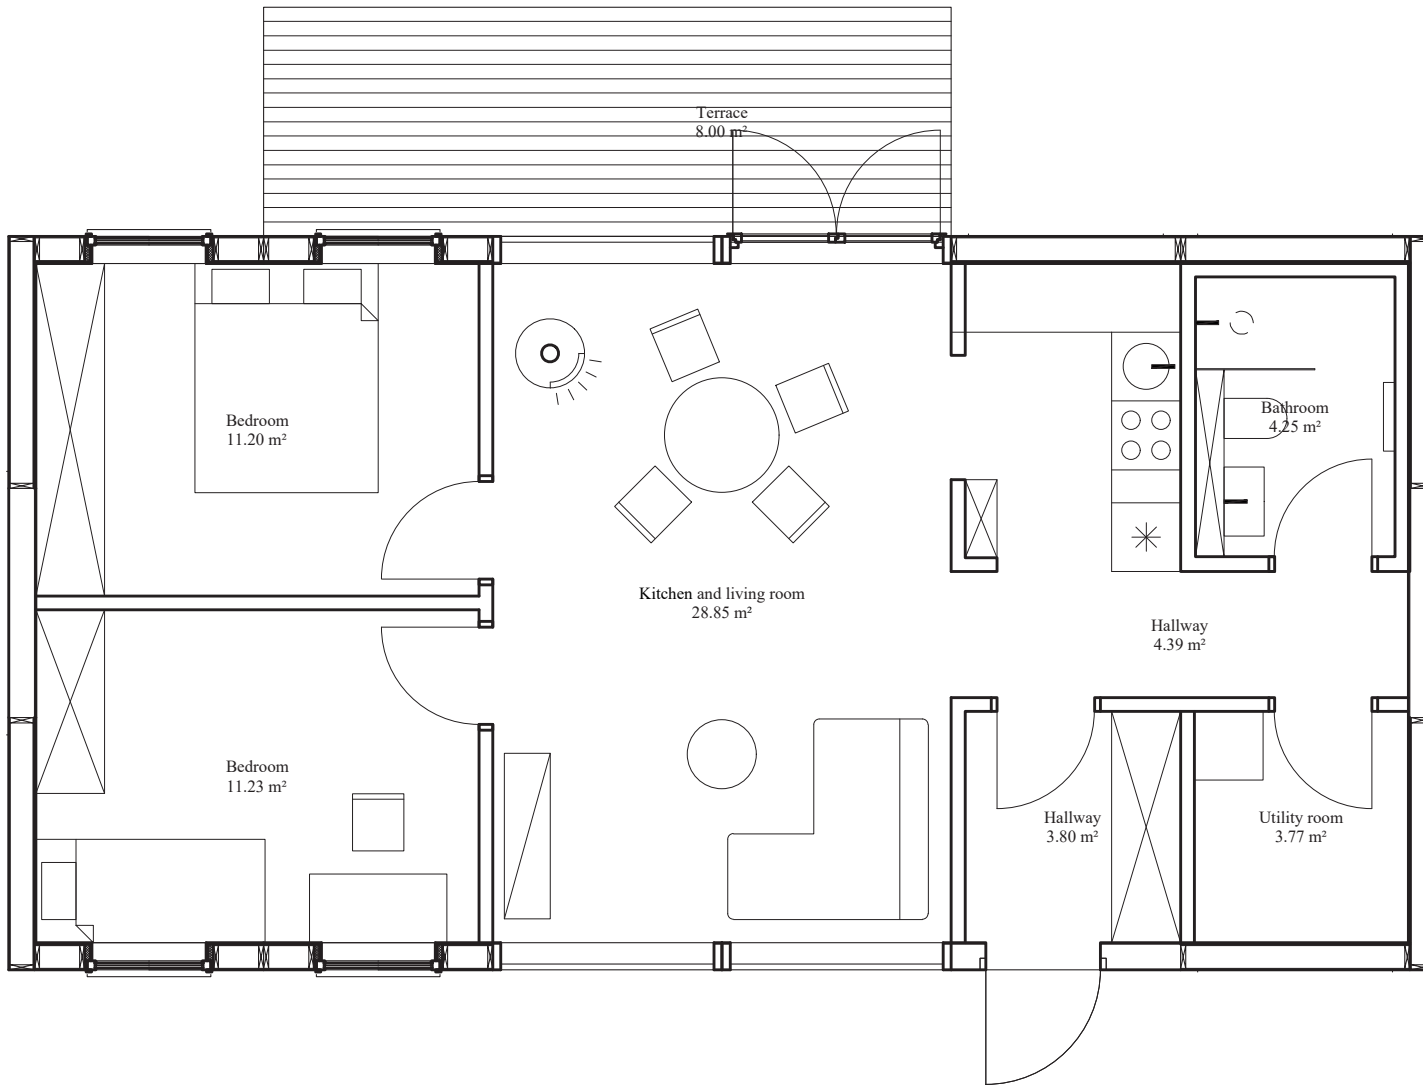

**3**  
MODULES

**1**  
BEDROOMS

3.4

**47.01m<sup>2</sup>**  
TOTAL SIZE

**4**  
MODULES

**\* 11.85m<sup>2</sup>**  
TERRACE

**2**  
BEDROOMS

Additional module

3.6

**67.47m<sup>2</sup>**  
TOTAL SIZE

**6**  
MODULES

**\*8m<sup>2</sup>**  
TERRACE

**2**  
BEDROOMS

Additional module

3.8

**89.90m<sup>2</sup>**  
TOTAL SIZE

## *Walls*

Vertical term  
wood siding

Vertical wood  
painted siding

Standing seam  
sheet

Facade panel

Bitumen sheet

Slate

Custom