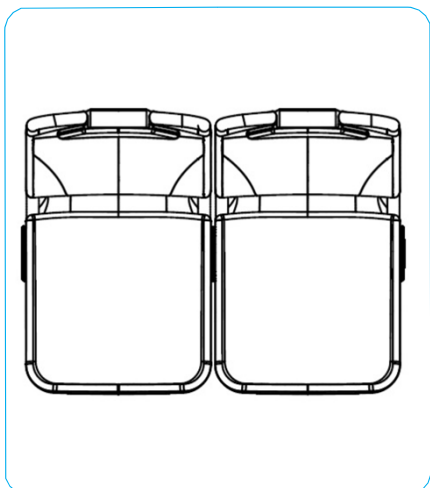

## OUTDOOR SEATING

The "Senja Crew" is an all weather chair with removable easy to change fabric, mounted on the same beam and legs as the other chairs in Modell Møbler's range.

The chair is delivered without armrests as standard.

# SENJA CREW

\*please reconfirm measurements with company!

		ARMRESTS – Nos/row								
		0	1	2	3	4	5	6	7	Legs Nos/row
SEATS – Nos/row	1	500								2
	2	1000								2
	3	1500								2
	4*	2000								2
	5	2500								2/3
	6	3000								3