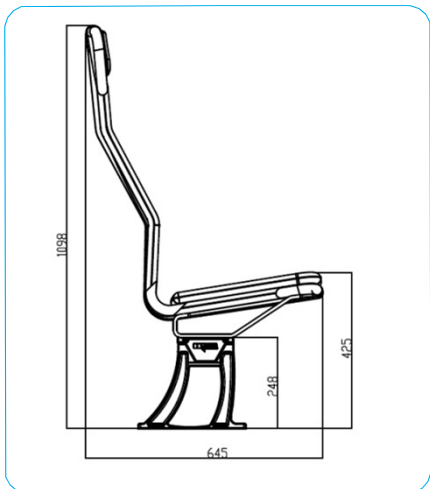

# SENJA CREW

\*please reconfirm measurements with company!

		ARMRESTS – Nos/row								
		0	1	2	3	4	5	6	7	Legs Nos/row
SEATS – Nos/row	1	500								2
	2	1000								2
	3	1500								2
	4*	2000								2
	5	2500								2/3
	6	3000								3

\*Weight based on a 4 seat arrangement incl. beam and legs: apprx. 7kgs/seat