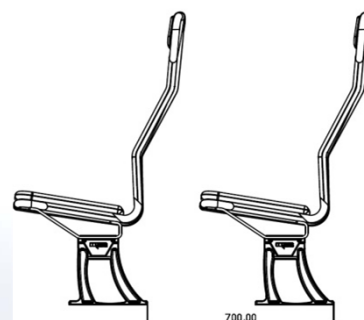

## OUTDOOR SEATING

The "Senja Crew" is an all weather chair with removable easy to change fabric, mounted on the same beam and legs as the other chairs in Modell Møbler's range.

The chair is delivered without armrests as standard.

# SENJA CREW

\*please reconfirm measurements with company!

		ARMRESTS – Nos/row								
		0	1	2	3	4	5	6	7	Legs Nos/row
SEATS – Nos/row	1	500								2
	2	1000								2
	3	1500								2
	4*	2000								2
	5	2500								2/3
	6	3000								3

\*Weight based on a 4 seat arrangement incl. beam and legs: apprx. 7kgs/seat