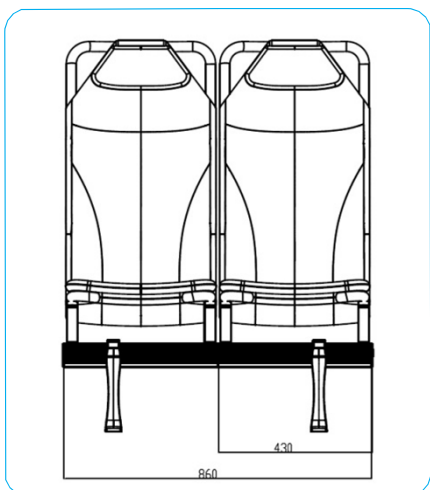

# SENJA CREW

\*please reconfirm measurements with company!

		ARMRESTS – Nos/row								
		0	1	2	3	4	5	6	7	Legs Nos/row
SEATS – Nos/row	1	500								2
	2	1000								2
	3	1500								2
	4*	2000								2
	5	2500								2/3
	6	3000								3

\*Weight based on a 4 seat arrangement incl. beam and legs: apprx. 7kgs/seat