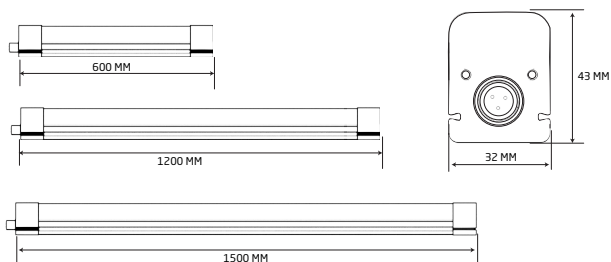

# Datasheet

Type: NS57  
Itemnr.: 3224300010

## Product description

NS57 is a quality LED luminaire in a minimalistic and neutral design. The product is of the highest quality both in relation to the linear luminaire's construction and lighting quality. With NS57 it is possible to achieve quality lighting of for example car parks and it is also possible to choose between attaching NS57 directly onto the ceiling or to hang it from a wire. NS57 is an extremely robust lamp and can be applied in rougher environments without getting damaged. Characteristic for NS57 is the lamp's nice, consistent lighting, which according to scientific studies can improve the wellbeing of humans. The technology behind the LED luminaire enables you not to see the small LEDs but only to see a nice, luminous line of neutral lighting. NS57 comes in three sizes including 600, 1200 and 1500mm.

## Technical Data

Lumen	2.520lm, 2.800lm, 4.200lm or 4.900lm
Beam Angle	120
Colors Available	Warm white, Neutral white, Cold white
Color Temperature	3000K, 4000K, 5000K, 6000K
Color Rendering	CRI80+
MacAdam	Step 3
Color Bin	V6
Consumption	18W, 20W, 30W or 35W
Voltage Range	200 ~ 240VAC 50Hz
Efficiency	140 LPW
Equal To	NS57 20W = Fluorescent tube T8 36W
Lifetime LEDs	60K hours at Ta = 25°C (L70) B10
Lifetime driver	80K hours at Ta = 25°C (MTBF) B10
Dimmable	Triac (internal system)
IP Code	IP65
Class	2, Double Insulated
Size	L 600, 1200 or 1500 mm.
Wire	1.2 or 3.0 meter
Installation	Wire or ceiling mounted
Weight	1,25 Kg
IES File	Yes
Certificates	CE, ROHS, TÜV, TM21, LM80, IES
Warranty	5 years*
Housing	Aluminum and white