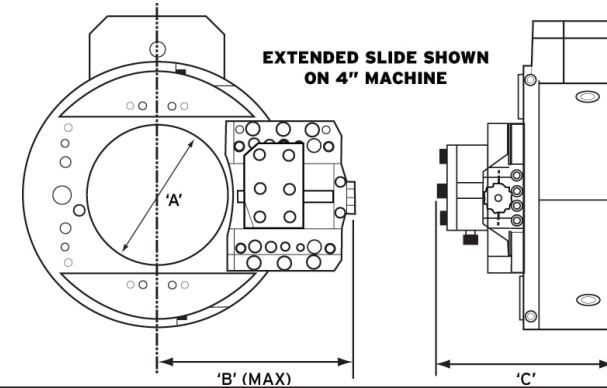

Split Frame Cut & Bevel 2-48 inch

MODEL	LCSF 206/3	LCSF 408/3	LCSF 610/3	LCSF 612/3	LCSF 814/3	LCSF 1016/3	LCSF 1420/3	LCSF 1824	LCSF 2228	LCSF 2632	LCSF 3036	LCSF 3642	LCSF 4248
Part Number	60-000-06	60-000-08	60-000-10	60-000-12	60-000-14	60-000-16	60-000-20	60-000-24	60-000-28	60-000-32	60-000-36	60-000-42	60-000-48
A Dim. (mm)	6.88" (174.75)	8.88" (225.55)	11.0" (279.4)	13.0" (330.2)	14.25" (361.95)	16.25" (412.75)	20.25" (514.35)	24.5" (622.3)	28.5" (723.9)	32.5" (825.5)	36.5" (927.1)	42.5" (1079.5)	48.5" (1231.9)
EXTENDED TOOL SLIDE (TOOL STROKE: 1.50") (38.1 mm) USING SLIDE #60-415-00/60-416-00													
B Dim. (mm)	7.51" (190.75)	8.51" (216.15)	9.94" (252.48)	10.94" (277.88)	11.45" (290.83)	12.70" (322.58)	14.70" (373.38)	16.63" (422.4)	18.63" (473.2)	20.63" (524)	22.63" (574.8)	25.64" (651.26)	28.64" (727.46)
C Dim. (mm)	6.0" (152.4)	6.0" (152.4)	6.0" (152.4)	6.0" (152.4)	6.0" (152.4)	6.0" (152.4)	6.0" (152.4)	7.0" (177.8)	7.0" (177.8)	7.0" (177.8)	7.0" (177.8)	7.0" (177.8)	7.0" (177.8)
SUPER EXTENDED TOOL SLIDE (TOOL STROKE 2.00") (50.8mm) USING SLIDE # 60-437-00/60-438-00													
B Dim. (mm)	N/A	N/A	N/A	N/A	N/A	N/A	N/A	19.0" (482.6)	21.0" (533.4)	23.0" (584.2)	25.0" (635)	28" (711.2)	31" (787.4)
C Dim. (mm)	N/A	N/A	N/A	N/A	N/A	N/A	N/A	7.0" (177.8)	7.0" (177.8)	7.0" (177.8)	7.0" (177.8)	7.0" (177.8)	7.0" (177.8)
MACHINE CAPACITY (Nominal Pipe Size)													
in (mm)	2-6" (50.8-152.4)	4-8" (101.6-203.4)	6-10" (152.4-254)	6-12" (152.4-304.8)	8-14" (203.2-355.6)	10-16" (254-406.4)	14-20" (355.6-508)	18-24" (457.2-609.6)	22-28" (558.8-711.2)	26-32" (660.4-812.8)	30-36" (762-914.4)	36-42" (914.4-1066.8)	42-48" (1066.8-1219.2)
OPERATING WEIGHT (with pinion drive, without slides or drive motor)													
lbs (kgs)	31 (14)	37 (17)	49 (22)	55 (25)	59 (27)	77 (35)	92 (42)	189 (86)	213 (97)	235 (107)	259 (118)	297 (135)	329 (150)