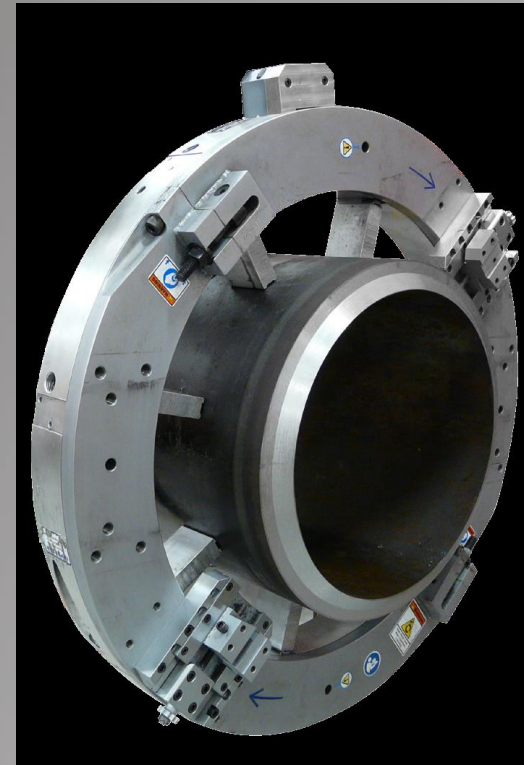

Split Frame Cut & Bevel 2-48 inch

- OD mount
- Cold cutting according to Atex directive
- Pneumatic or Hydraulic powered
- Easy to install
- Fast cuts
- Can be split in 4 pieces and shipped with helicopter