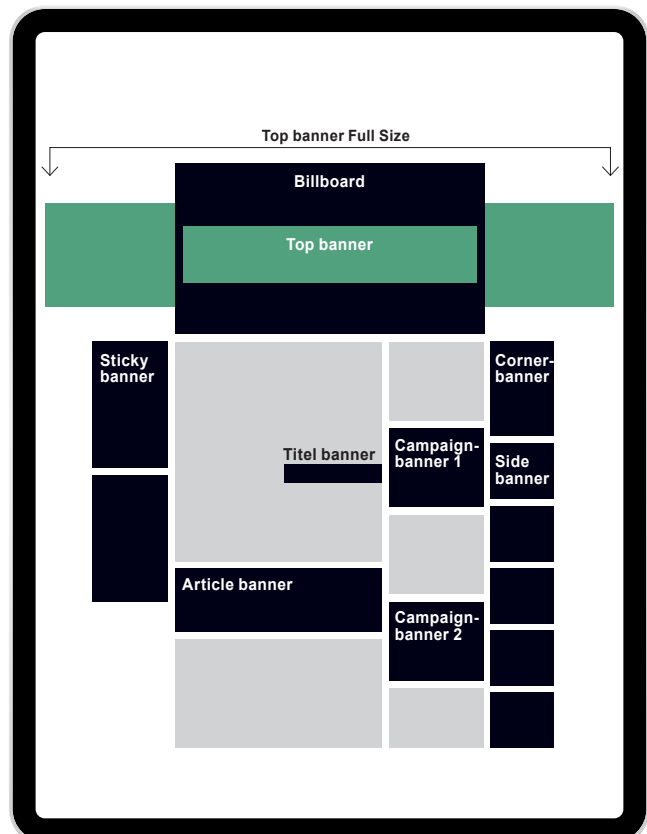

Article page, prices for members/month