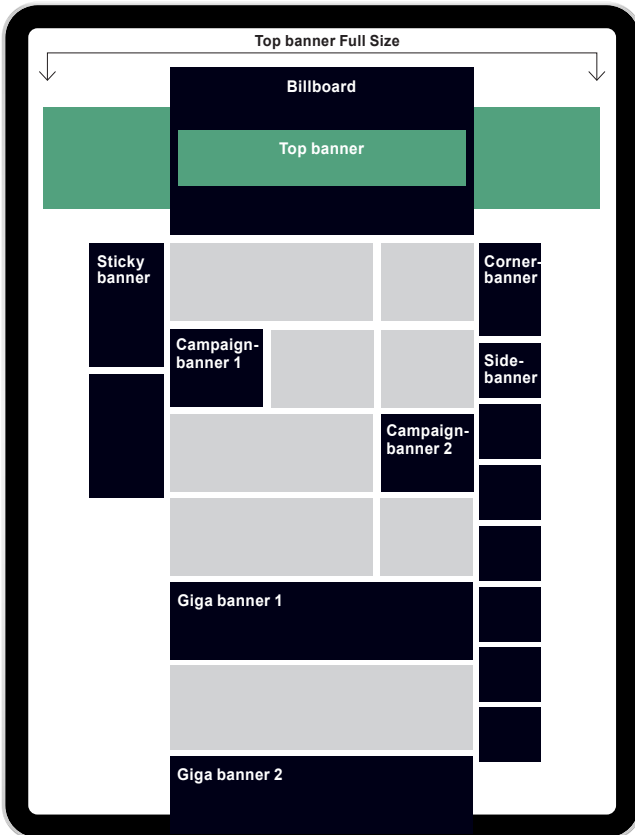

Advertising on the website

Start page, prices for members/month