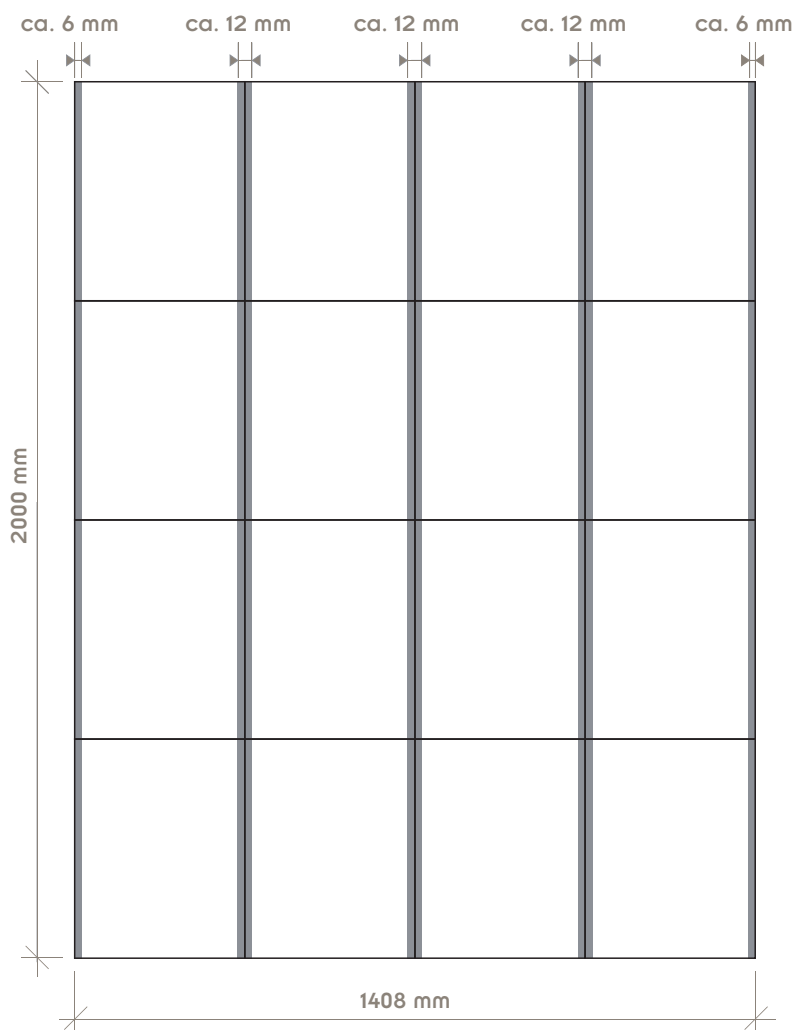

t600-2000q

graphic dimensions:

width 1408mm

height 2000mm

graphic dimensions

panel

■ not visible area