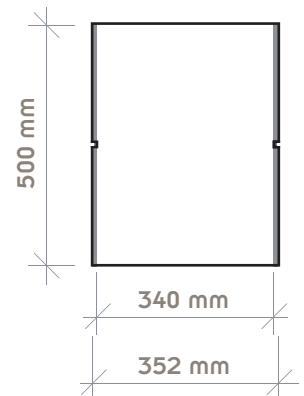

t600-2000q

graphic dimensions:

width 1408mm

height 2000mm

graphic dimensions

panel

■ not visible area