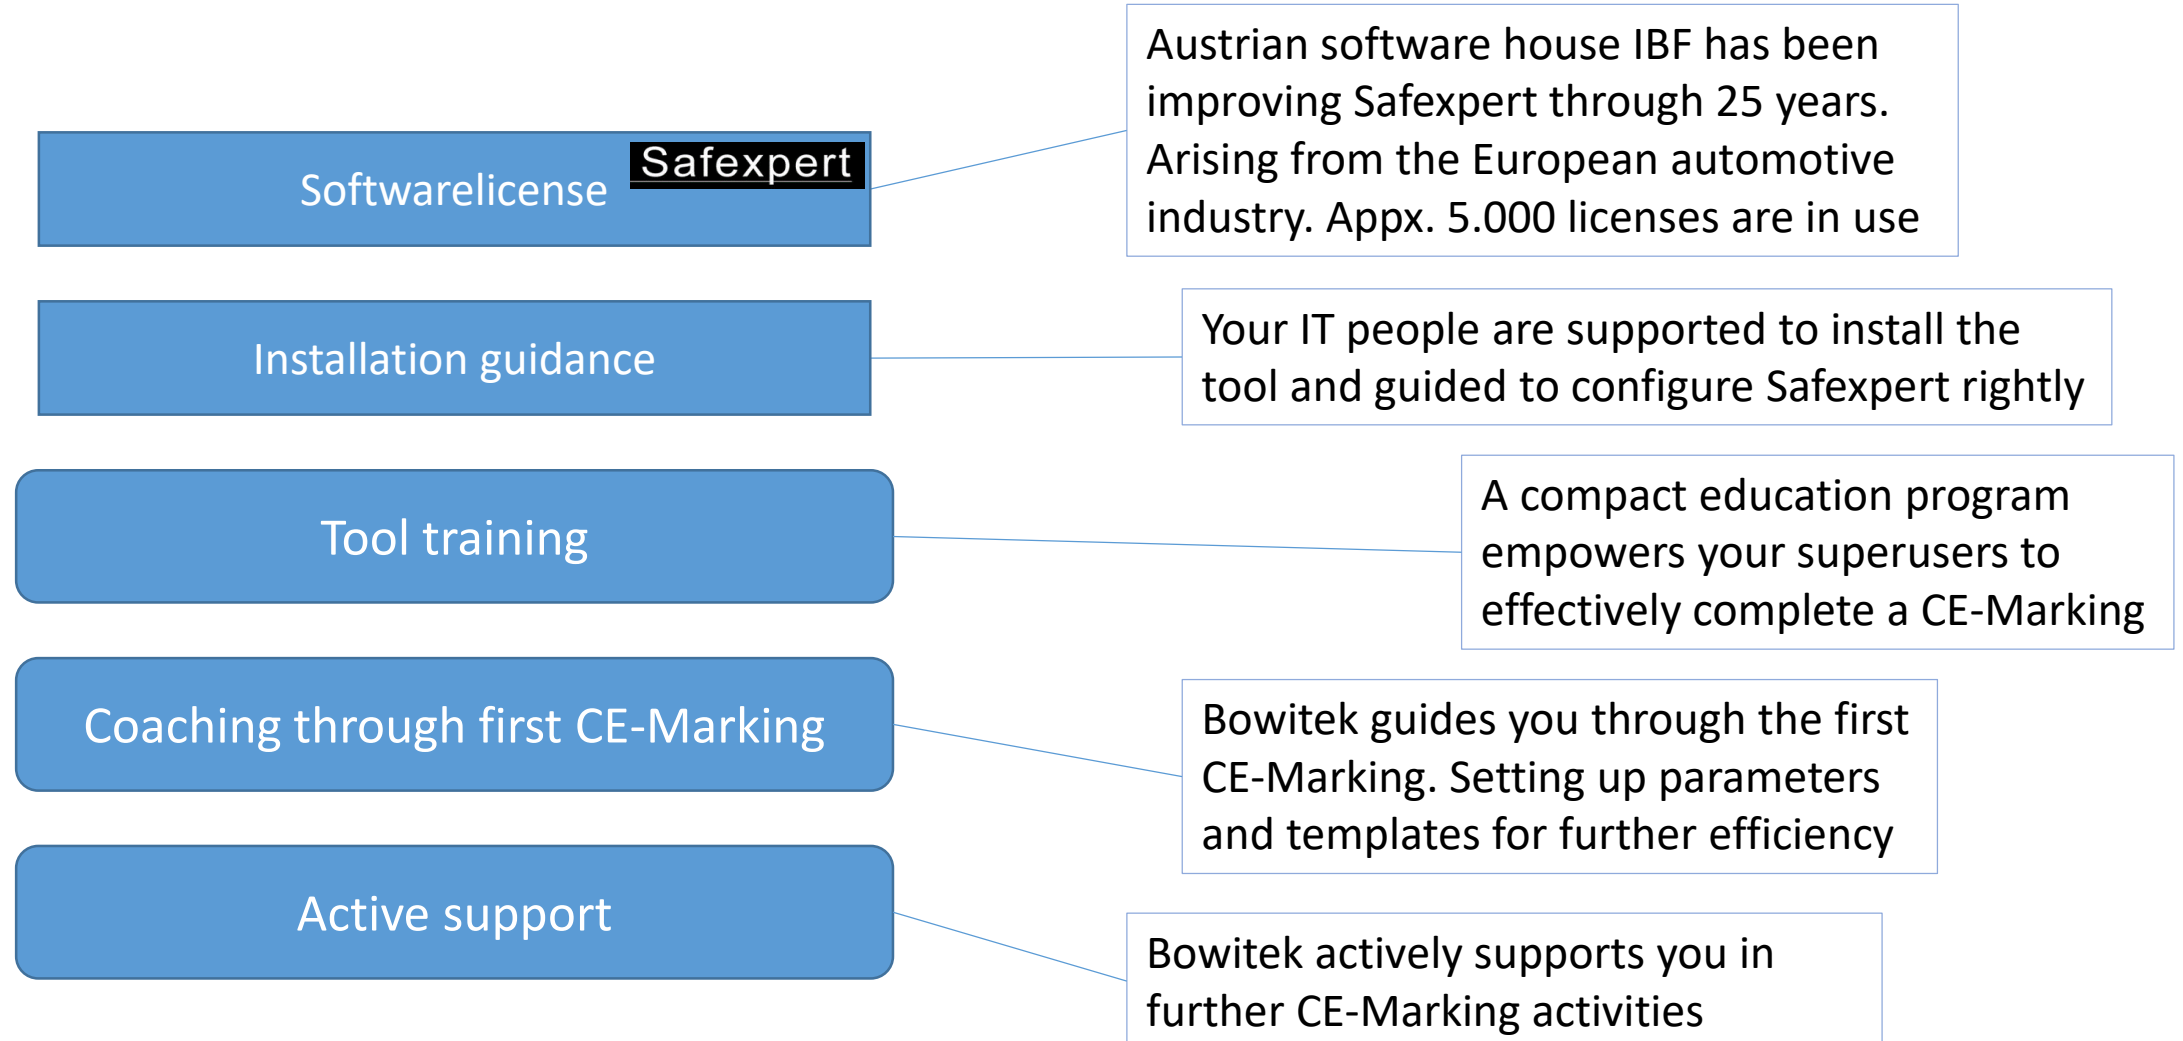

Safexpert startpackage

Content