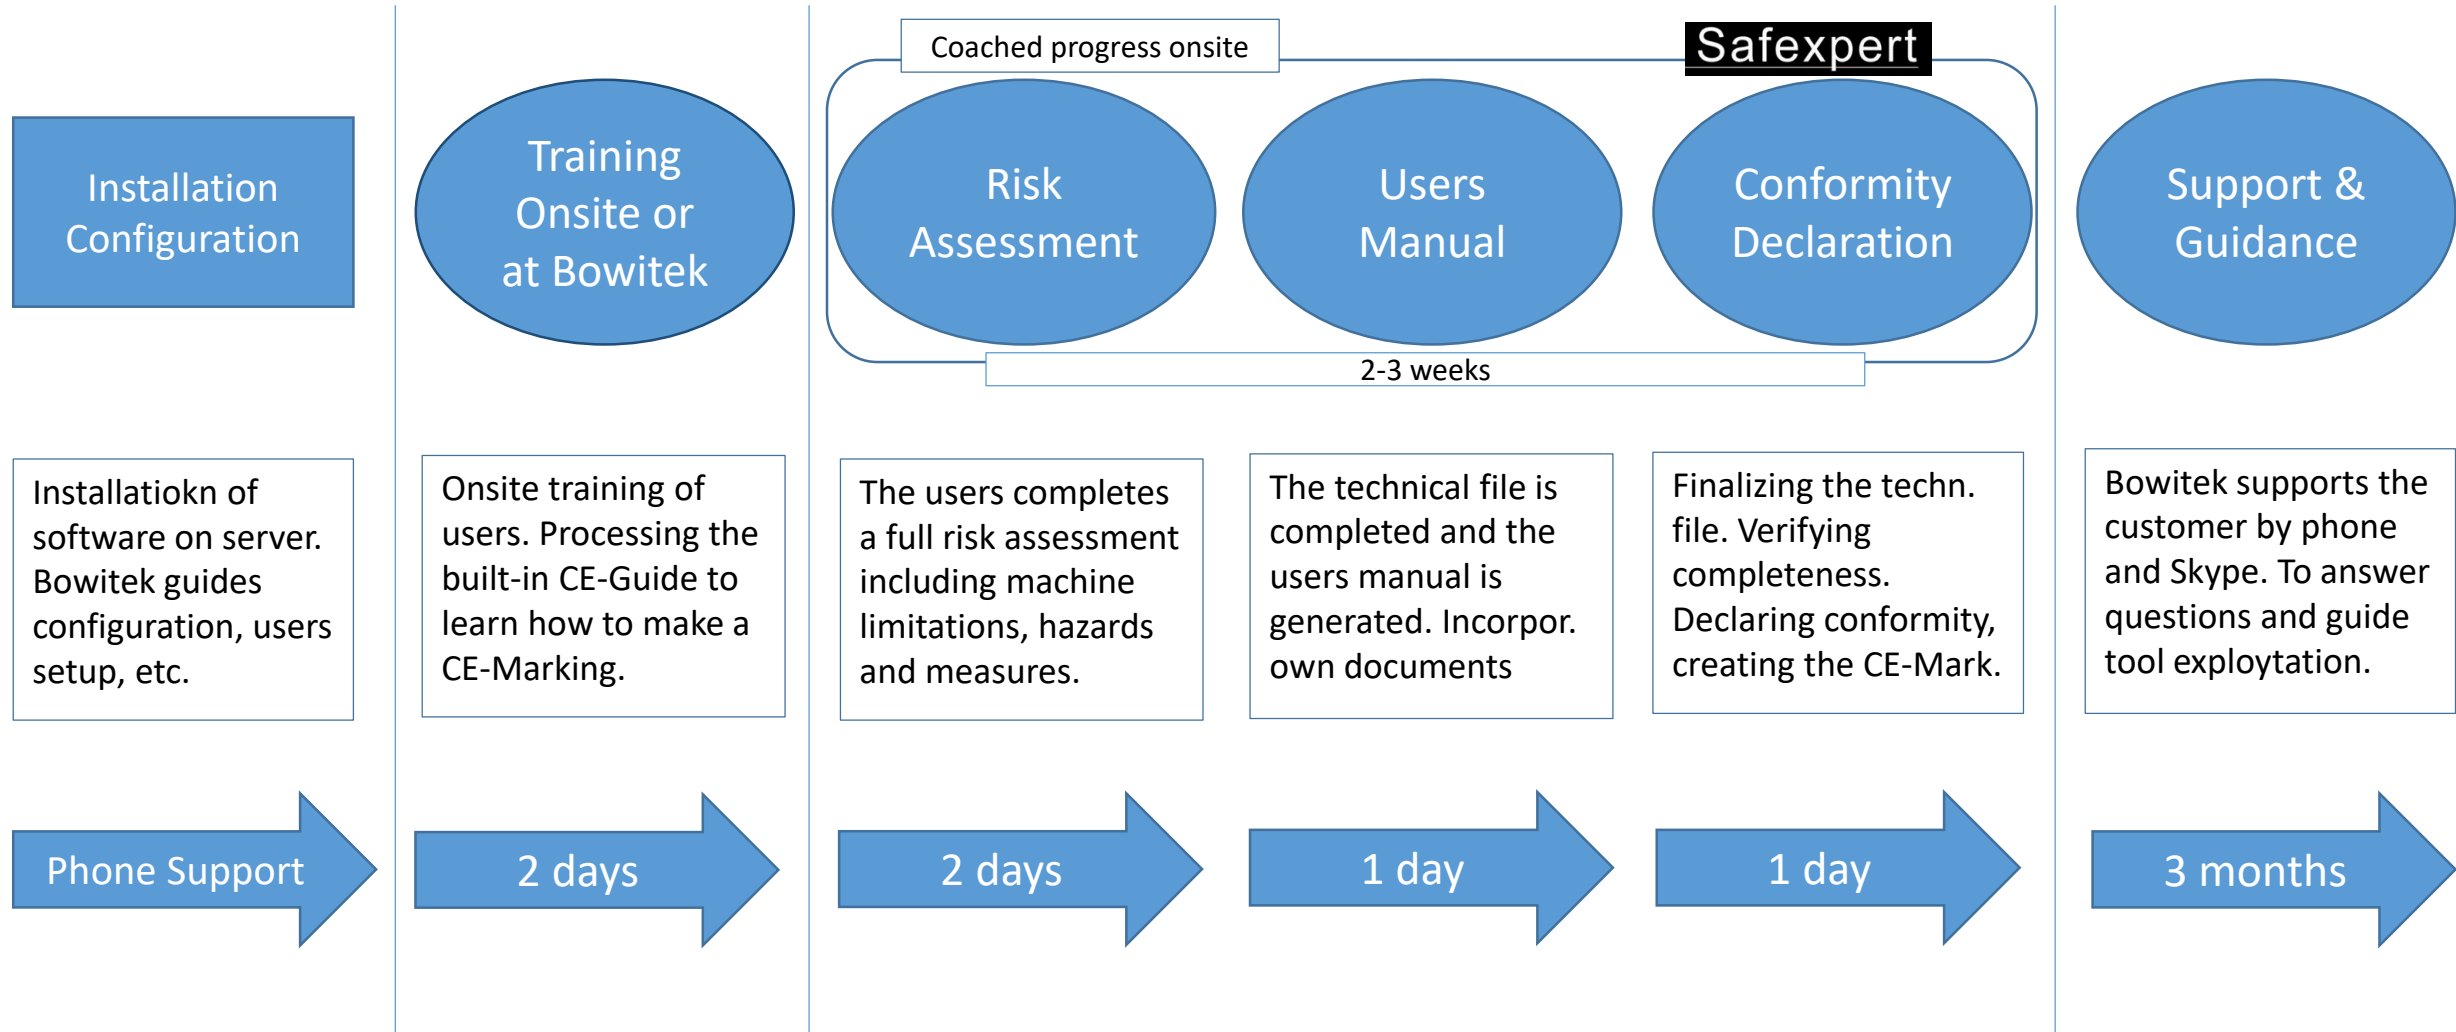

Safexpert startpackage

Execution Plan