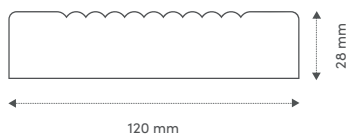

Kebony Character Terrassebrædder rillet

28x120mm #2485