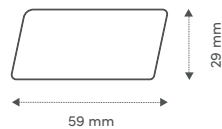

Kebony Character Skrå Rhombus

29x59mm #2168