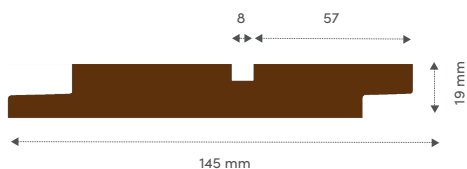

Kebony Clear D- fals 75° m/1 spor

19x145mm #2839