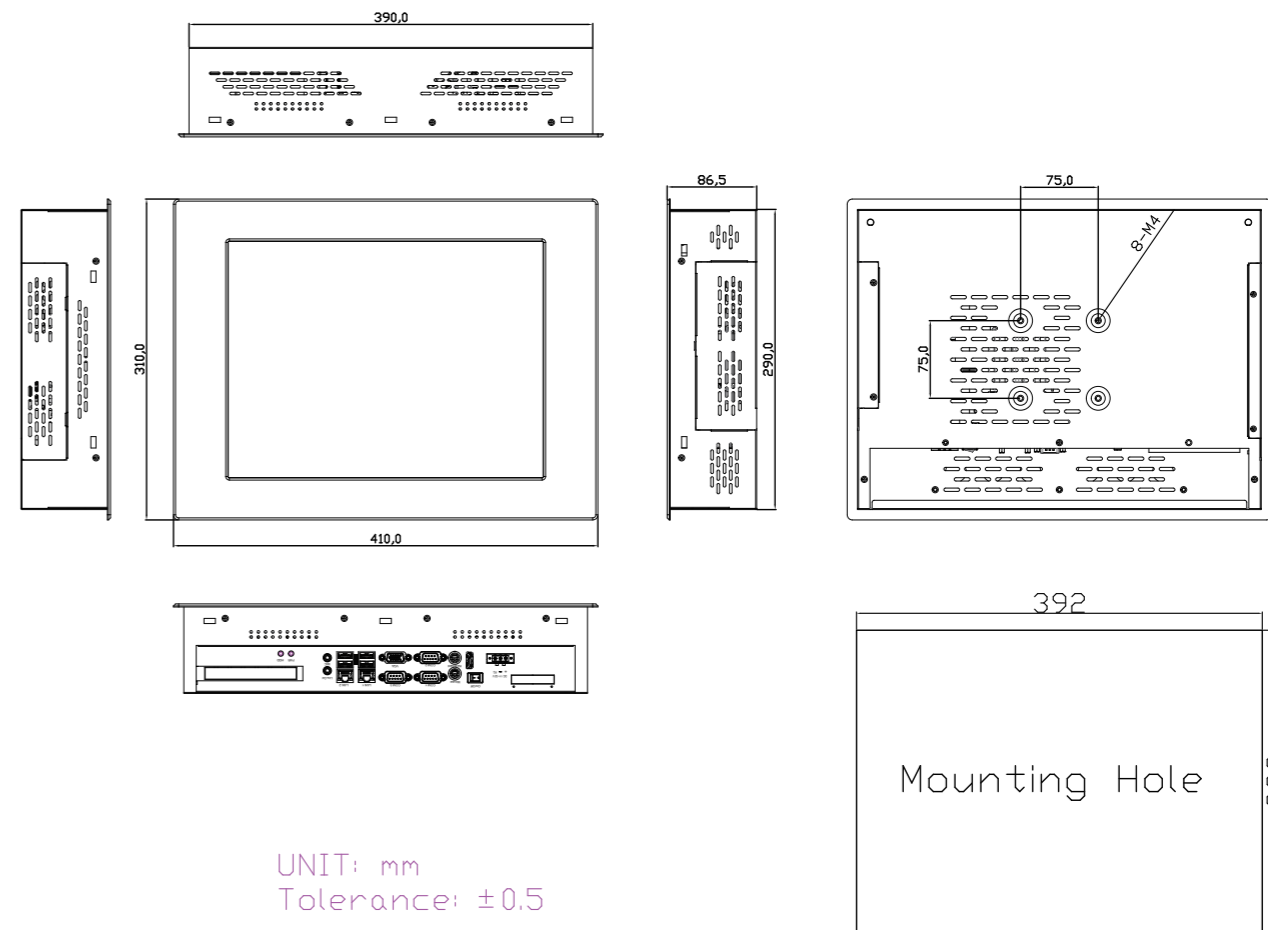

IO Port

USB	2 x USB 2.0 type A connector 2 x USB 3.0 type A connector
Serial/Parallel	3 x RS-232/422/485 DB-9, COM1/COM2/COM3, Default RS-232
Audio	1 x Line out, MIC in
LAN	2 x GbE RJ-45
VGA	1 x VGA
Power	1 x 3-pin DC Power Input 1 x Power Switch on/off
Digital I/O	1 x 8 pin 3in/3out/VCC/GND terminal block connector for optional
Others	1 x PS2 for KB/Mouse 2 x LED light for power and HDD indication

Expansion Slot

Expansion Slot	1 x PCIe x 1 slot 1 x Mini PCIe full size slot onboard for Wifi/BT/3G/GPS option 1 x mSATA slot onboard (shared with m-PCIe)
----------------	--

Storage Space

Storage	1 x 2.5" SATA HDD Space (easy accessible designed)
---------	--

Display

Display Type	15"
Max. Resolution	1024 x 768
Max. Color	16.7M
Contrast Ratio	800 : 1
Luminance (cd/m ²)	400
View Angle	H: 160 / V: 140
Backlight Lifetime	50,000 hrs

Touch Screen

Type	Resistive Touch Window
Interface	USB Default, RS-232 for Option
Light transmission (%)	Over 80%

Dimensions

Power

Power input	11~32V DC
Power Consumption	MAX: 27.5W

Mechanical

Construction	Steel Front Bezel and Chassis
Chassis Color	Silver
Mounting	Panel Mount/VESA Mount 75 x 75
IP Rating	IP65 Compliant Front Bezel
Dimension	410 x 310 x 86.5 mm
Net Weight	7.1Kg