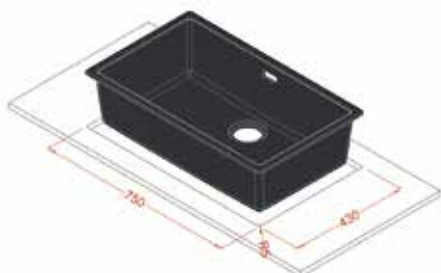

# INTEGRATED SINK

The sink is inserted from below and is fixed to the worktop in two ways: **undermount** or **flushmount**

- 1. Extra-compact rectangular overflow
- 2. Integrated waste cover
- 3. Deep bowl. More space for everyday use
- 4. Minimal radius. The best of style
- 5. Invisible junction

## Dimensions

720 x 400 mm bowl  
800 mm cabinet