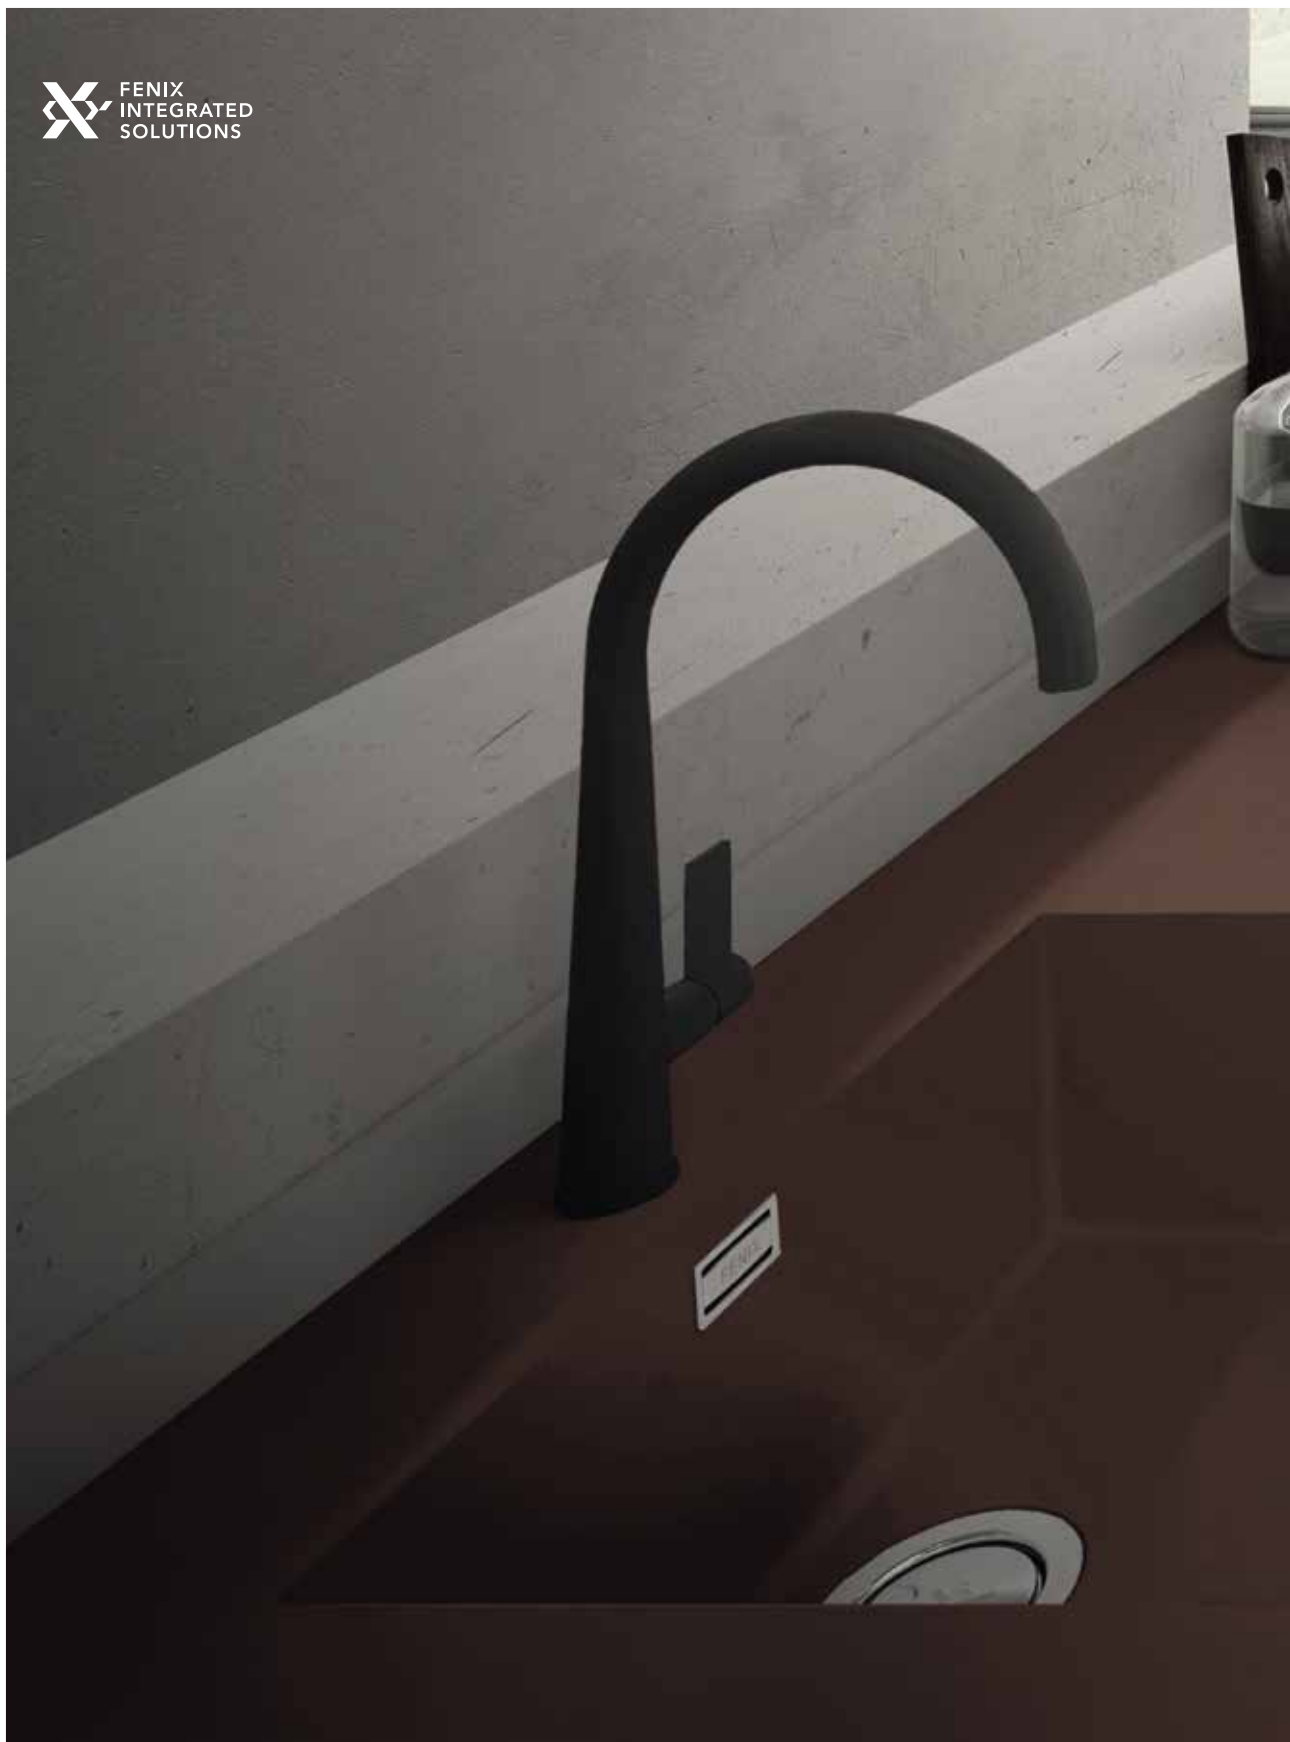

# KITCHEN SINKS

A solution of integrated sinks designed to match worktops made of FENIX.

The sink collection is made of an innovative "matt composite material" and suits FENIX look and feel perfectly.

Aesthetic integration among sink, countertop and kitchen design.