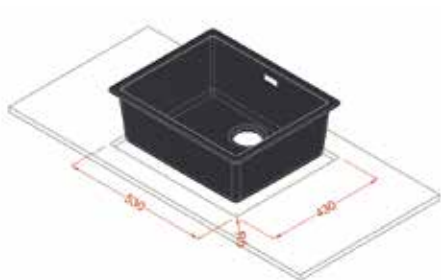

## Dimensions

720 x 400 mm bowl  
800 mm cabinet

## Dimensions

500 x 400 mm bowl  
600 mm cabinet