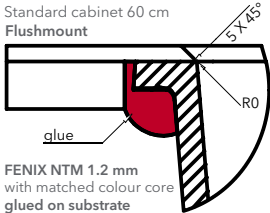

INTEGRATED SINK

The sink is inserted from below and is fixed to the worktop in two ways: **undermount** or **flushmount**

1. Extra-compact rectangular overflow
2. Integrated waste cover
3. Deep bowl. More space for everyday use
4. Minimal radius. The best of style
5. Invisible junction