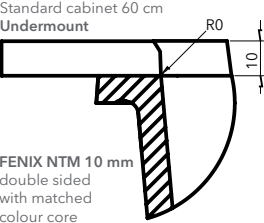

## DROP IN SINK

The sink is inserted in the worktop from above.

1. Extra-compact rectangular overflow
2. Integrated waste cover
3. Deep bowl. More space for everyday use
4. Minimal radius. The best of style
5. Smart edge. 20 mm width / 6 mm height

# INTEGRATED SINK

The sink is inserted from below and is fixed to the worktop in two ways: **undermount** or **flushmount**

- 1. Extra-compact rectangular overflow
- 2. Integrated waste cover
- 3. Deep bowl. More space for everyday use
- 4. Minimal radius. The best of style
- 5. Invisible junction

## Dimensions

720 x 400 mm bowl  
800 mm cabinet