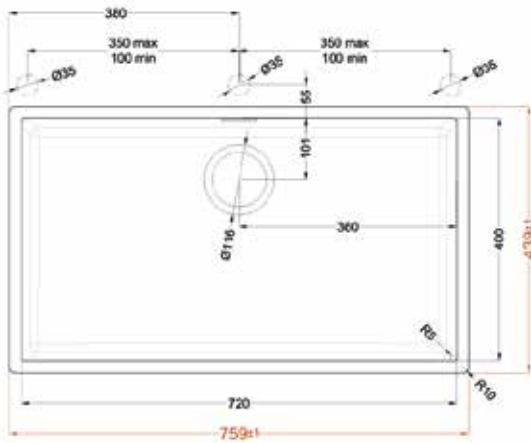

POP-UP PUSH CONTROL ACCESSORY

This accessory enables opening and closure of the drain by a simple pressure activation. Its minimalist look enhances and enriches the sink and makes it easier to use

Pop-up Push Control Installation scheme for Large type