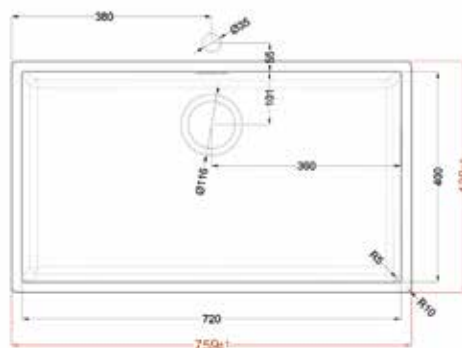

## Dimensions

720 x 400 mm bowl  
800 mm cabinet

## Dimensions

500 x 400 mm bowl  
600 mm cabinet