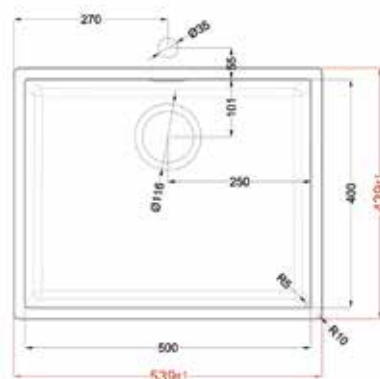

## Dimensions

720 x 400 mm bowl  
800 mm cabinet

## Dimensions

500 x 400 mm bowl  
600 mm cabinet