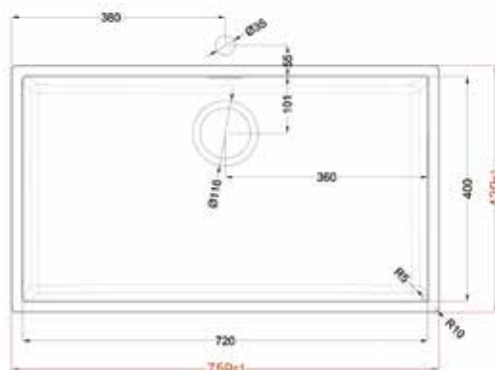

## Dimensions

720 x 400 mm bowl  
800 mm cabinet

## Dimensions

500 x 400 mm bowl  
600 mm cabinet