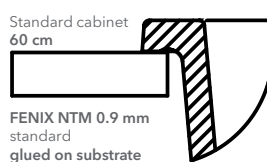

AESTHETICS

Integration is the trend keyword for kitchen projects.

14 sink colours that perfectly match FENIX colours.

High level of chromatic correspondence between worktop and sink.

Two different types of installation that fit multiple needs: **DROP IN** and **INTEGRATED**

DROP IN SINK

The sink is inserted in the worktop from above.

1. Extra-compact rectangular overflow
2. Integrated waste cover
3. Deep bowl. More space for everyday use
4. Minimal radius. The best of style
5. Smart edge. 20 mm width / 6 mm height