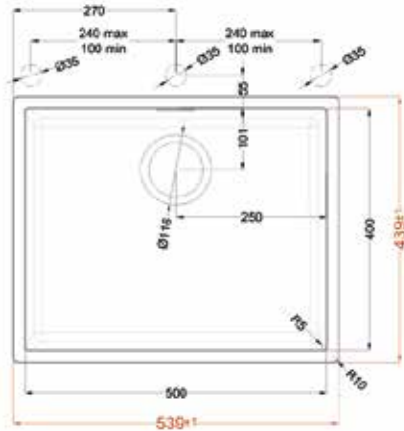

Pop-up Push Control Installation scheme for Medium type