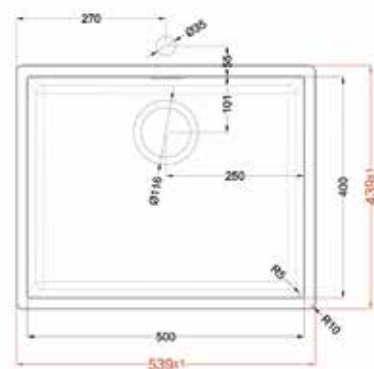

## Dimensions

720 x 400 mm bowl  
800 mm cabinet

## Dimensions

500 x 400 mm bowl  
600 mm cabinet