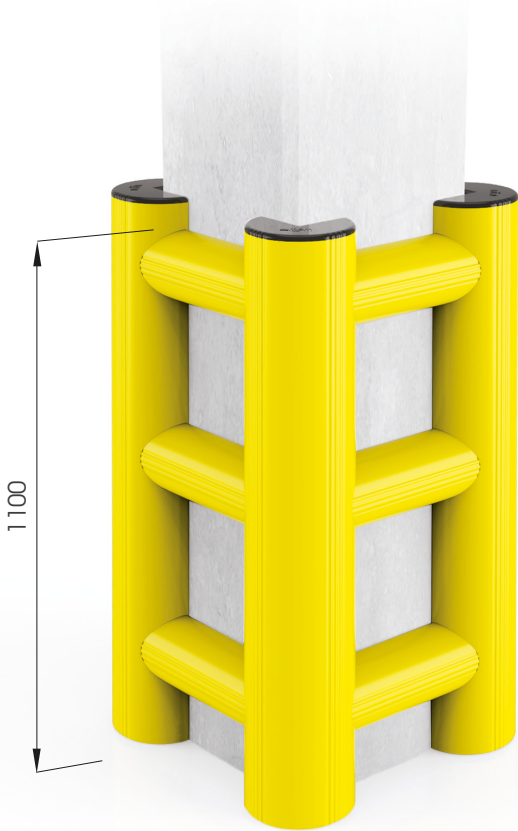

HUG TOWER

DIFFERENT SIZED AND HEIGHT ON REQUEST

COMPACT

NO HOLES ON THE FLOOR AND COLUMN!

CHOOSE THE HEIGHT YOU NEED!

HUG TOWER

Packing Colour **to be defined**
Colour **M**

Equipped with accessories

Column protection

HUG TOWER 3 SIDES

DIFFERENT SIZED ON REQUEST

WALL FIXING WITH S8FH GALVANISED STEEL

COMPACT

NO HOLES ON THE FLOOR AND COLUMN!

HUG TOWER 3 SIDES

Also 2 SIDES available

Equipped with accessories

Packing Colour to be defined M

TOWER PROTECTION

DIFFERENT
SIZED AND
HEIGHT ON
REQUEST

M12
GALVANISED STEEL

AVAILABLE
ALSO:

1100

TOWER

Also 2/3 SIDES
available

Equipped with accessories

Packing
Colour

to be defined

B M