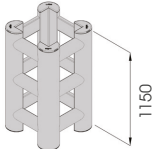

HUG TOWER

DIFFERENT SIZED AND HEIGHT ON REQUEST

COMPACT

NO HOLES ON THE FLOOR AND COLUMN!

CHOOSE THE HEIGHT YOU NEED!

HUG TOWER

Packing Colour **to be defined**
Colour **M**

Equipped with accessories

Column protection

HUG TOWER 3 SIDES

DIFFERENT SIZED ON REQUEST

WALL FIXING WITH S8FH GALVANISED STEEL

COMPACT

NO HOLES ON THE FLOOR AND COLUMN!

HUG TOWER 3 SIDES

Also 2 SIDES available

Equipped with accessories

Packing Colour to be defined M

TOWER PROTECTION

DIFFERENT
SIZED AND
HEIGHT ON
REQUEST

M12
GALVANISED STEEL

AVAILABLE
ALSO:

1100

TOWER