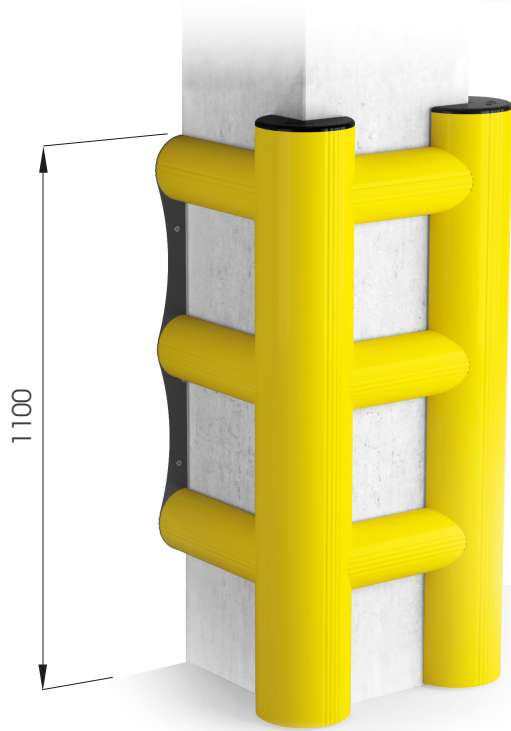

HUG TOWER

DIFFERENT SIZED AND HEIGHT ON REQUEST

COMPACT

NO HOLES ON THE FLOOR AND COLUMN!

CHOOSE THE HEIGHT YOU NEED!

HUG TOWER

Packing Colour **to be defined**
Colour **M**

Equipped with accessories

Column protection

HUG TOWER 3 SIDES

DIFFERENT SIZED ON REQUEST

WALL FIXING WITH S8FH GALVANISED STEEL

COMPACT

NO HOLES ON THE FLOOR AND COLUMN!

HUG TOWER 3 SIDES

Also 2 SIDES available

Equipped with accessories

Packing Colour to be defined M

TOWER PROTECTION

DIFFERENT
SIZED AND
HEIGHT ON
REQUEST

M12
GALVANISED STEEL

AVAILABLE
ALSO:

1100

TOWER

Also 2/3 SIDES
available

Equipped with accessories

Packing
Colour

to be defined

B M