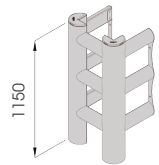

HUG TOWER

DIFFERENT SIZED AND HEIGHT ON REQUEST

COMPACT

NO HOLES ON THE FLOOR AND COLUMN!

CHOOSE THE HEIGHT YOU NEED!

HUG TOWER

Packing Colour **to be defined**
Colour **M**

Equipped with accessories

Column protection

HUG TOWER 3 SIDES

DIFFERENT SIZED ON REQUEST

WALL FIXING WITH S8FH GALVANISED STEEL

COMPACT

NO HOLES ON THE FLOOR AND COLUMN!

HUG TOWER 3 SIDES

Also 2 SIDES available

Equipped with accessories

Packing Colour to be defined M

TOWER PROTECTION

DIFFERENT
SIZED AND
HEIGHT ON
REQUEST

M12
GALVANISED STEEL

AVAILABLE
ALSO:

1100

TOWER