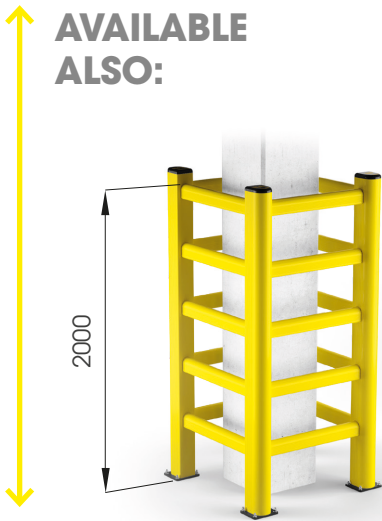

Column protection

HUG TOWER 3 SIDES

DIFFERENT SIZED ON REQUEST

WALL FIXING WITH S8FH GALVANISED STEEL

COMPACT

NO HOLES ON THE FLOOR AND COLUMN!

HUG TOWER 3 SIDES

Also 2 SIDES available

Equipped with accessories

Packing Colour to be defined M

TOWER PROTECTION

DIFFERENT
SIZED AND
HEIGHT ON
REQUEST

M12
GALVANISED STEEL

AVAILABLE
ALSO:

1100

TOWER

Also 2/3 SIDES
available

Equipped with accessories

Packing
Colour

to be defined

B M