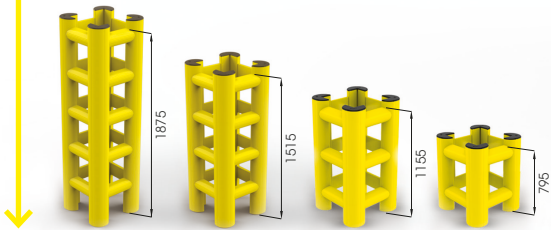

HUG TOWER

DIFFERENT SIZED AND HEIGHT ON REQUEST

COMPACT

NO HOLES ON THE FLOOR AND COLUMN!

CHOOSE THE HEIGHT YOU NEED!

HUG TOWER

Packing Colour **to be defined**
Colour **M**

Equipped with accessories

Column protection

HUG TOWER 3 SIDES

DIFFERENT SIZED ON REQUEST

WALL FIXING WITH S8FH GALVANISED STEEL

COMPACT

NO HOLES ON THE FLOOR AND COLUMN!

HUG TOWER 3 SIDES

Also 2 SIDES available

Equipped with accessories

Packing Colour to be defined M

TOWER PROTECTION

DIFFERENT
SIZED AND
HEIGHT ON
REQUEST

M12
GALVANISED STEEL

AVAILABLE
ALSO:

1100

TOWER

Also 2/3 SIDES
available

Equipped with accessories

Packing
Colour

to be defined

B M