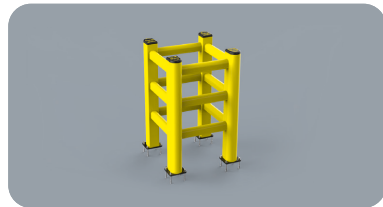

Column protection

HUG TOWER 3 SIDES

DIFFERENT SIZED ON REQUEST

WALL FIXING WITH S8FH GALVANISED STEEL

COMPACT

NO HOLES ON THE FLOOR AND COLUMN!

HUG TOWER 3 SIDES

Also 2 SIDES available

Equipped with accessories

Packing Colour to be defined M

TOWER PROTECTION

DIFFERENT
SIZED AND
HEIGHT ON
REQUEST

M12
GALVANISED STEEL

AVAILABLE
ALSO:

1100

TOWER

Also 2/3 SIDES
available

Equipped with accessories

Packing
Colour

to be defined

B M