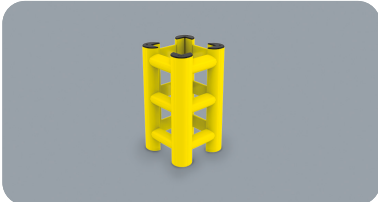

HUG TOWER

DIFFERENT SIZED AND HEIGHT ON REQUEST

COMPACT

NO HOLES ON THE FLOOR AND COLUMN!

CHOOSE THE HEIGHT YOU NEED!

HUG TOWER

Packing Colour **to be defined**
Colour **M**

Equipped with accessories

Column protection

HUG TOWER 3 SIDES

DIFFERENT SIZED ON REQUEST

WALL FIXING WITH S8FH GALVANISED STEEL

COMPACT

NO HOLES ON THE FLOOR AND COLUMN!

HUG TOWER 3 SIDES

Also 2 SIDES available

Equipped with accessories

Packing Colour to be defined M

TOWER PROTECTION

DIFFERENT
SIZED AND
HEIGHT ON
REQUEST

M12
GALVANISED STEEL

AVAILABLE
ALSO:

1100

TOWER

Also 2/3 SIDES
available

Equipped with accessories

Packing
Colour

to be defined

B M