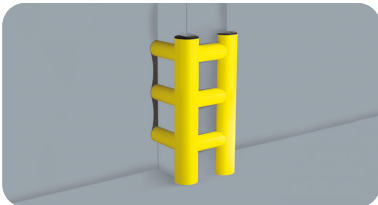

HUG TOWER

DIFFERENT SIZED AND HEIGHT ON REQUEST

COMPACT

NO HOLES ON THE FLOOR AND COLUMN!

CHOOSE THE HEIGHT YOU NEED!

HUG TOWER

Packing Colour **to be defined**
Colour **M**

Equipped with accessories

Column protection

HUG TOWER 3 SIDES

DIFFERENT SIZED ON REQUEST

WALL FIXING WITH S8FH GALVANISED STEEL

COMPACT

NO HOLES ON THE FLOOR AND COLUMN!

HUG TOWER 3 SIDES

Also 2 SIDES available

Equipped with accessories

Packing Colour to be defined M

TOWER PROTECTION

DIFFERENT
SIZED AND
HEIGHT ON
REQUEST

M12
GALVANISED STEEL

AVAILABLE
ALSO:

1100

TOWER