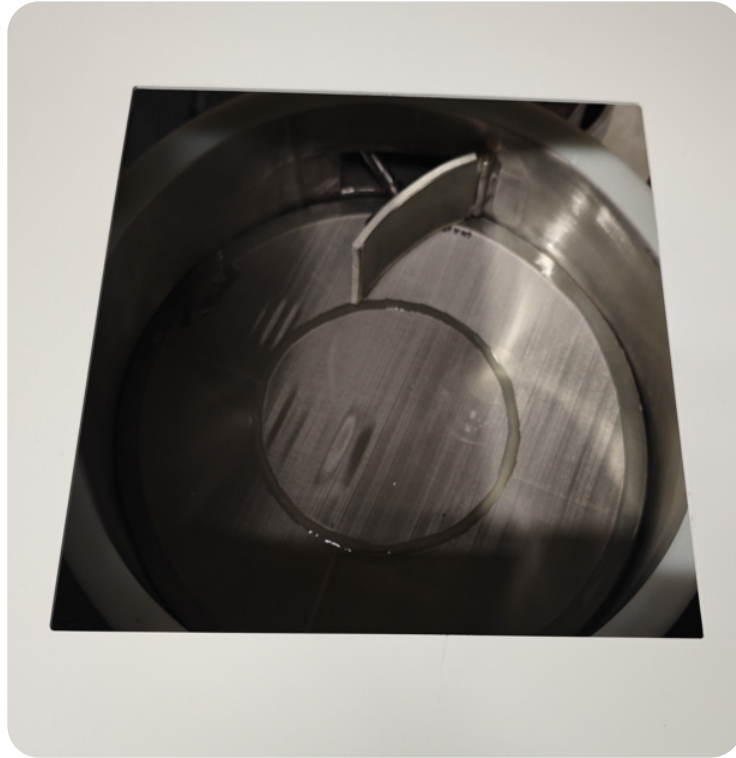

Vibra-Sieve pro.

Vibra-Sieve pro 425.

Recycling of used sls powder efficiently.

Save on powder costs without compromising on quality.

Use the simple Vibra-Sieve pro to quickly and easily filter your sls powder.

Particle sizes down to the original size or even finer.

Vibra-Sieve pro.