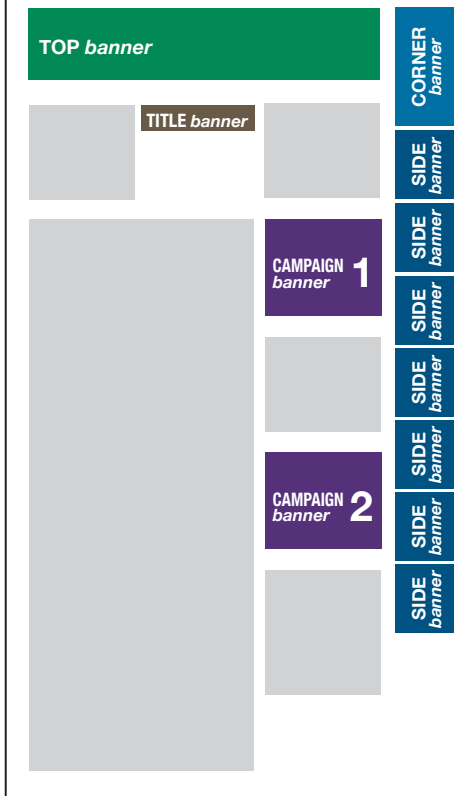

FRONT PAGE

ARTICLE PAGE

All banners, except the title banner, are sharing their spot with up to three others. Rotation is executed after page reload.

The side banners change their position both horizontally and vertically.

LINK: Your adverts is linked to your homepage. If you want another link, attach it when you send your material.

SPECIFICATIONS

Advertising on the website

- ▶ **TOP BANNER**
930x180 px
 - ▶ **CORNER BANNER** - only readable on desktop
150x300 px
 - ▶ **SIDE BANNER** - only readable on desktop
150x175 px
 - ▶ **TITLE BANNER** - static banner
200x60 px
 - ▶ **CAMPAIGN BANNER 1+2**
Front page
480x480 px

Article page and other pages
300x250 px
 - ▶ **GIGA BANNER 1+2**
980x480 px
- Animated banners:** jpg, html, gif or script. Max 75 kb.
The animation are restricted to a maximum of 20 seconds.
- Static banners:** jpg, gif or png. Max 75 kb.
- Our site is responsive and banners adapt to the screen they are displayed on.
(Corner and side banners are only readable on desktop.)