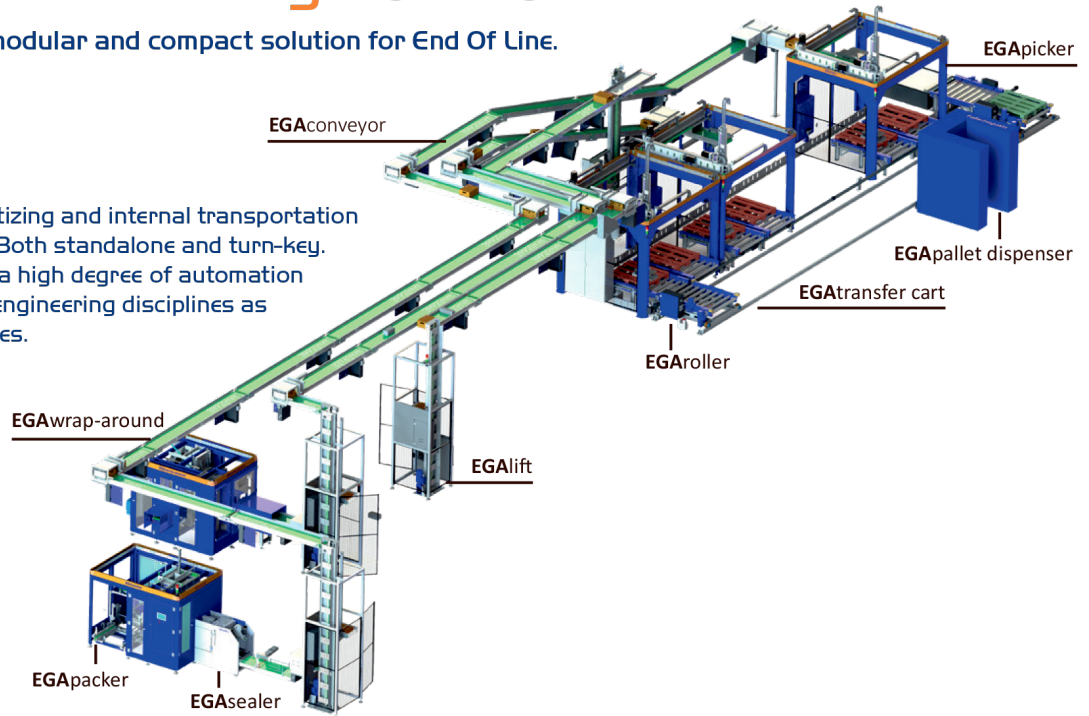

Interleaves

Protect your products under transportation and storage

- Big trays (600x400mm)
- Small trays (400x300mm)
- Top or bottom protection
- Cardboard, foil or other interleaves products

Standalone and turnkey solutions

EGATEC machine series offer a modular and compact solution for End Of Line.

Our solution within packaging, palletizing and internal transportation can be used for every application – Both standalone and turn-key. All solutions are bound together by a high degree of automation and linecontrol. EGATEC houses all engineering disciplines as well as workshop and testing facilities.