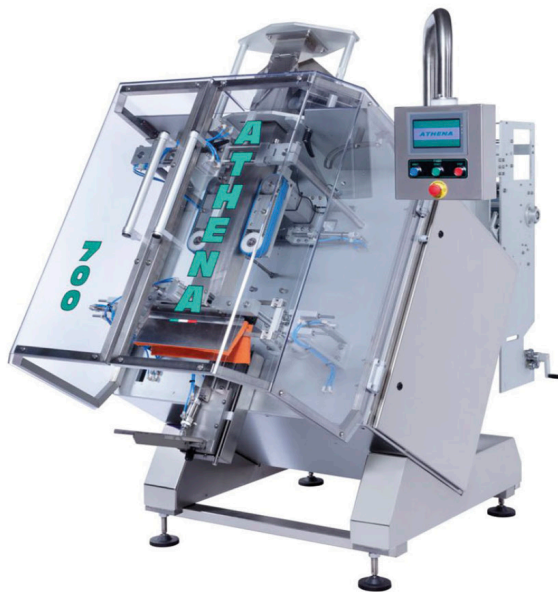

PACKAGING MACHINES

EGATEC A/S offers a complete line of automatic packaging machines, both standalone and complete Turnkey Packaging Solutions, for a wide array of functions and products

Horizontal Flow wrapper

PHANTOM B1

- Varying length from 100mm
- 15-80 Products per minute
- Longitudinal seal, under
- Width up to 320mm,height up to 220mm
- PP/PE/Bio PE/Laminated film/Paper

Vertical flow wrapper

ATHENA 700

- Up to 100 BPM
- Bag Length: 100-450mm
- Bag Width: 80-350mm
- Inclined version for delicate products
- PP/PE/Laminated film/Paper

Dispensers

TRAYDISPENSER & FILLER

- Tray dispenser and filler
- Tray size: 250 x 180 x 100mm
- Up to 90ppm
- PP/PE/Laminated film, paper, Bio compostable film

Dispensing

- The dispensing machine with buffer is an automation solution with a high buffer capacity.