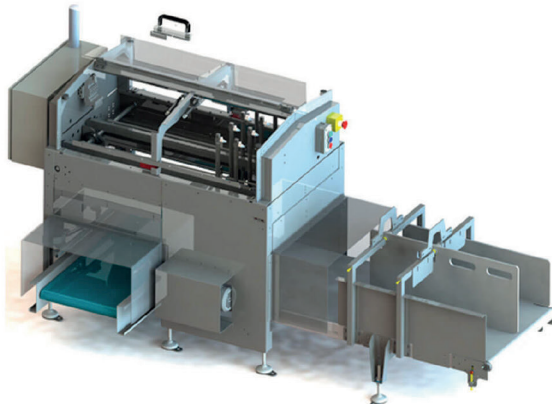

PACKAGING MACHINES

EGATEC A/S offers a complete line of automatic packaging machines, both standalone and complete Turnkey Packaging Solutions, for a wide array of functions and products

Horizontal Flow wrapper

Dispensers

TRAYDISPENSER & FILLER

- Tray dispenser and filler
- Tray size: 250 x 180 x 100mm
- Up to 90ppm
- PP/PE/Laminated film, paper, Bio compostable film

Dispensing

- The dispensing machine with buffer is an automation solution with a high buffer capacity.

Interleaves

Protect your products under transportation and storage

- Big trays (600x400mm)
- Small trays (400x300mm)
- Top or bottom protection
- Cardboard, foil or other interleaves products

Standalone and turnkey solutions

EGATEC machine series offer a modular and compact solution for End Of Line.

Our solution within packaging, palletizing and internal transportation can be used for every application – Both standalone and turn-key. All solutions are bound together by a high degree of automation and linecontrol. EGATEC houses all engineering disciplines as well as workshop and testing facilities.