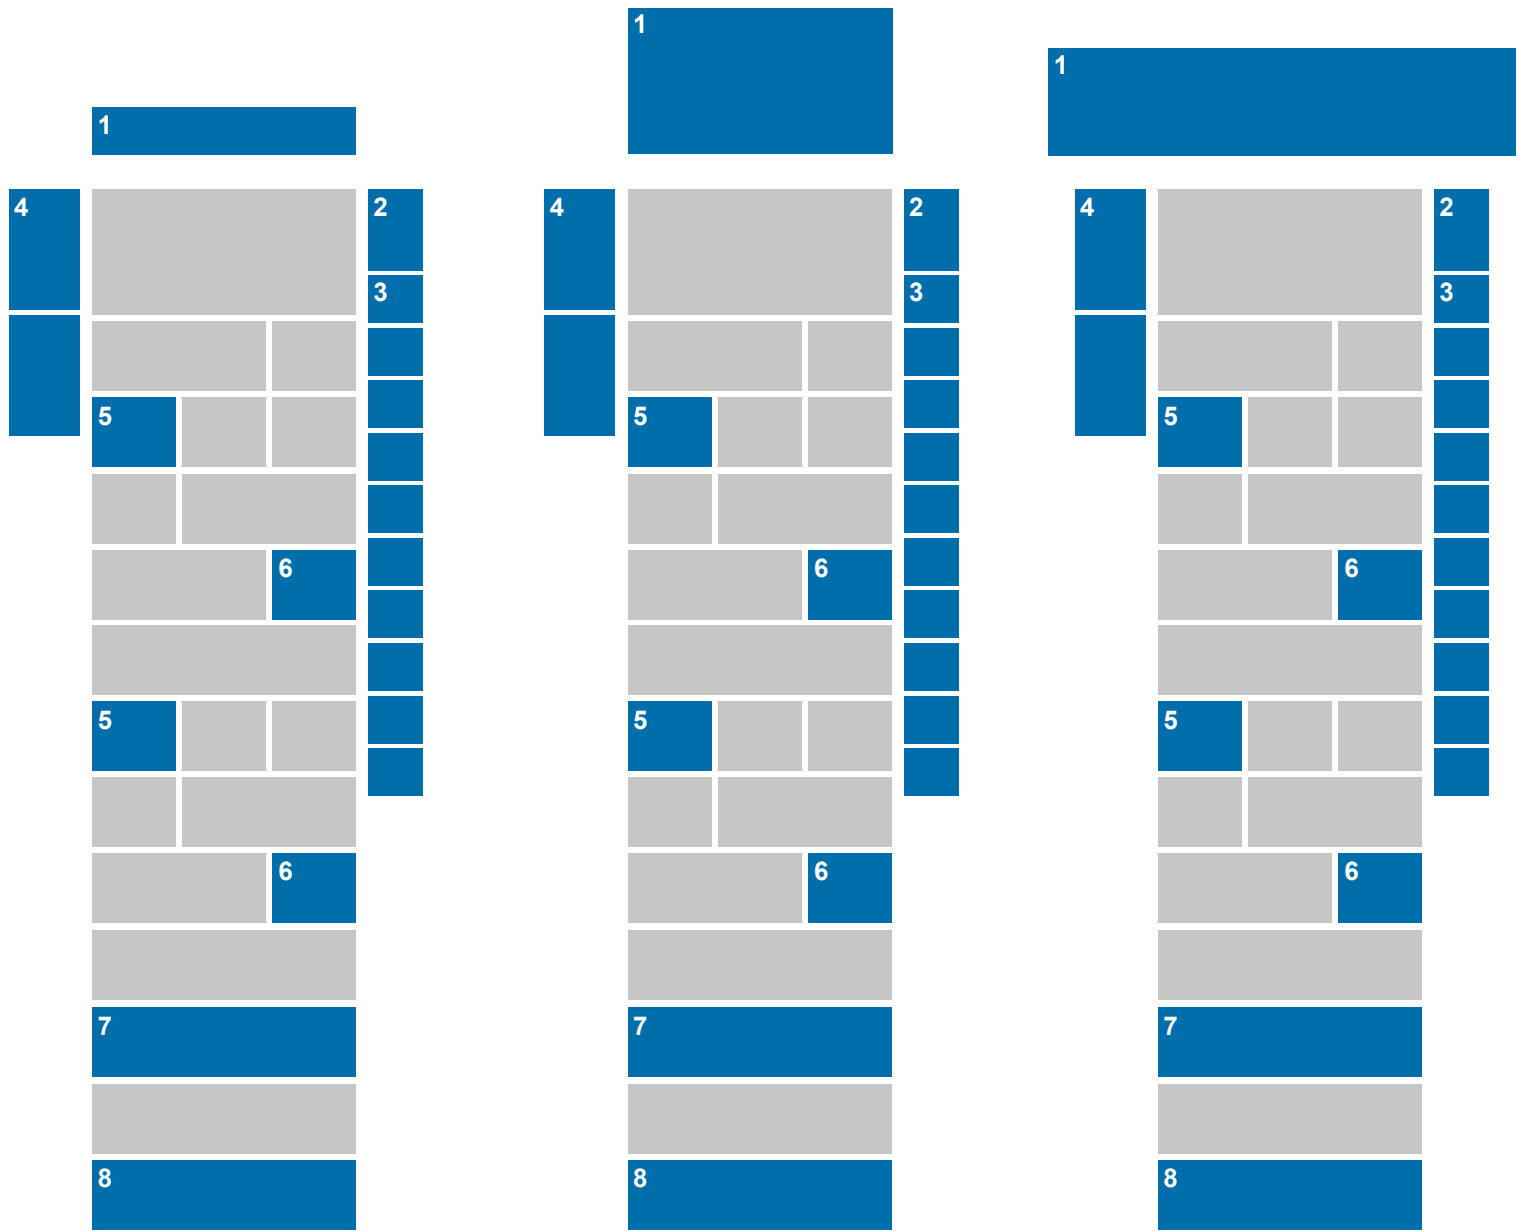

# SPECIFICATIONS Website – Front page

**1. Top banner**  
 930x180 px  
 Static or animated  
 Jpg, gif, png, max 70 kb  
 Html or script

**1. Billboard**  
 980x540 px  
 Static or animated  
 Jpg, gif, png, max 150 kb  
 Html or script

**1. Top banner Full Size**  
 1800x450 px  
 Static  
 Jpg, png, max 250 kb

**2. Corner banner**  
 200x300 px  
 Static or animated  
 Jpg, gif, png, max 70 kb  
 Html or script

**3. Side banner**  
 200x175 px  
 Static or animated  
 Jpg, gif, png, max 40 kb  
 Html or script

**4. Sticky banner**  
 240x400 px  
 Static or animated  
 Jpg, gif, png, max 90 kb  
 Html or script

**5+6 Campaign banner (front page)**  
 300x250 px  
 Static or animated  
 Jpg, gif, png, max 70 kb  
 Html or script

**1. Top banner Full Size**  
1800x450 px  
Static  
Jpg or png, max 250 kb

**2. Corner banner**  
200x300 px  
Static or animated  
Jpg, gif, png, max 70 kb  
Html or script

**3. Side banner**  
200x175 px  
Static or animated  
Jpg, gif, png, max 40 kb  
Html or script