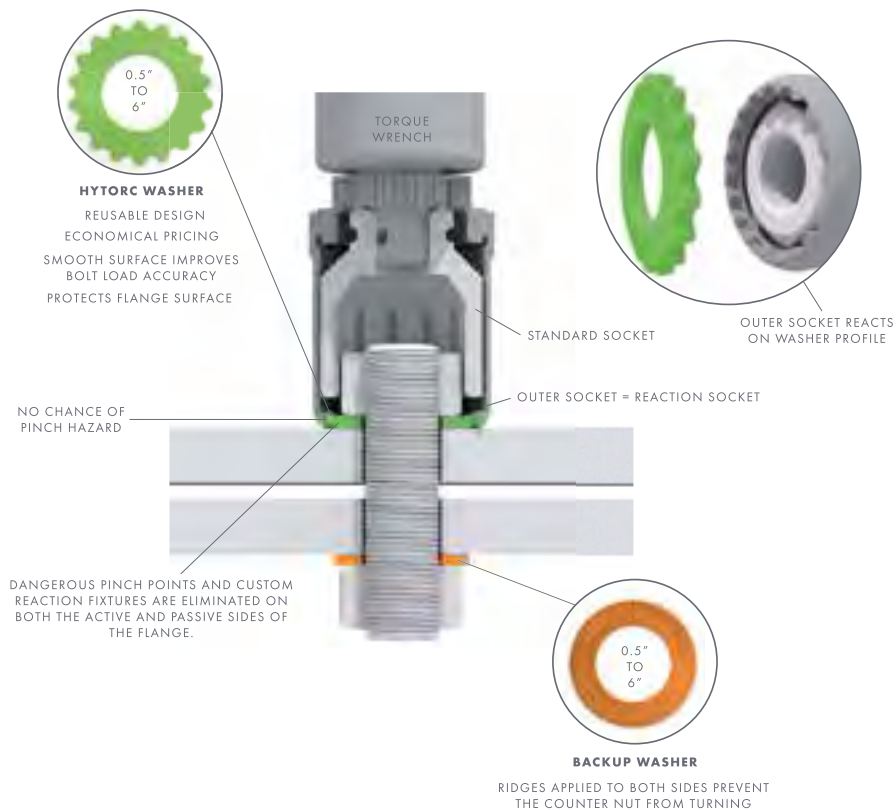

Co-axial dual socket drive

HYTORC®

Since 1968

STAVANGER | OSLO | BERGEN