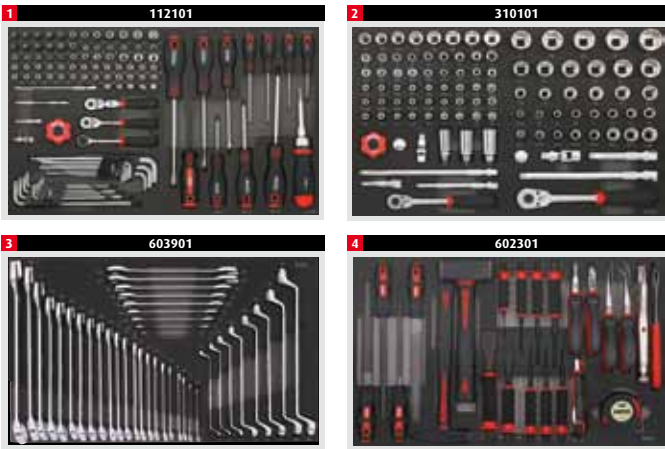

ART. NO. 47290 HOOK 90MML

ART. NO. 47291 HOOK 150MML

BUILD YOUR OWN UNIQUE TOOL KIT

MORE INFO ON WWW.SONIC-EQUIPMENT.COM

THREE DIFFERENT EXAMPLES TO FILL YOUR MWS / MSS

ART. NO. 702840 FILLING 284 PCS FOR DRAWER 26" (L575 X D370)