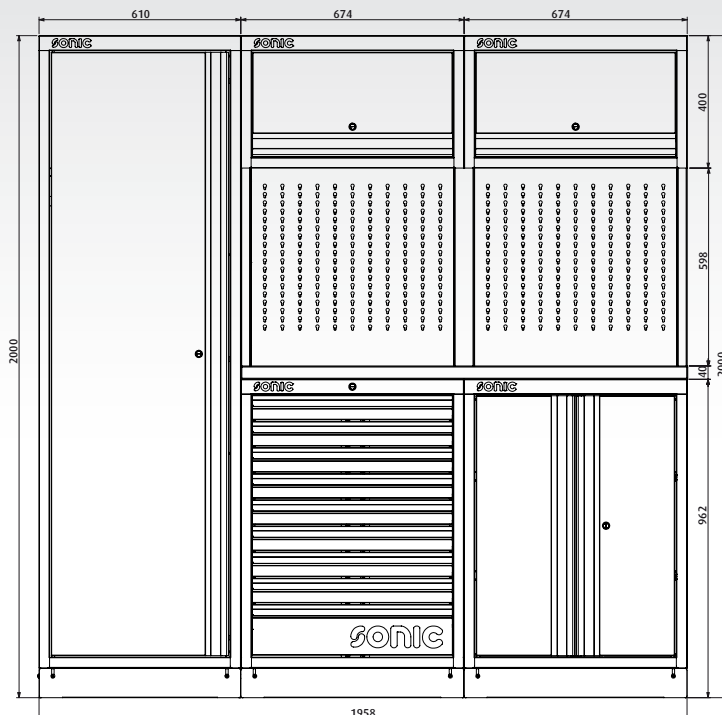

ART. NO. 4731406 WOODEN TOP BLADE
ART. NO. 4731706 STAINLESS STEEL TOP BLADE

GET ORGANIZED BE EFFICIENT

ART. NO. 4730196 WOODEN TOP BLADE
ART. NO. 4731196 STAINLESS STEEL TOP BLADE

DRAWERS' INSIDE DIMENSION
TOTAL 9 DRAWERS