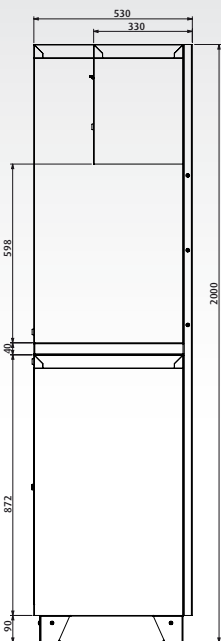

COMPATIBLE FOR:

ART. NO. 47290

HOOK 90MML
10 PCS/BOX

ART. NO. 47291

HOOK 150MML
10 PCS/BOX