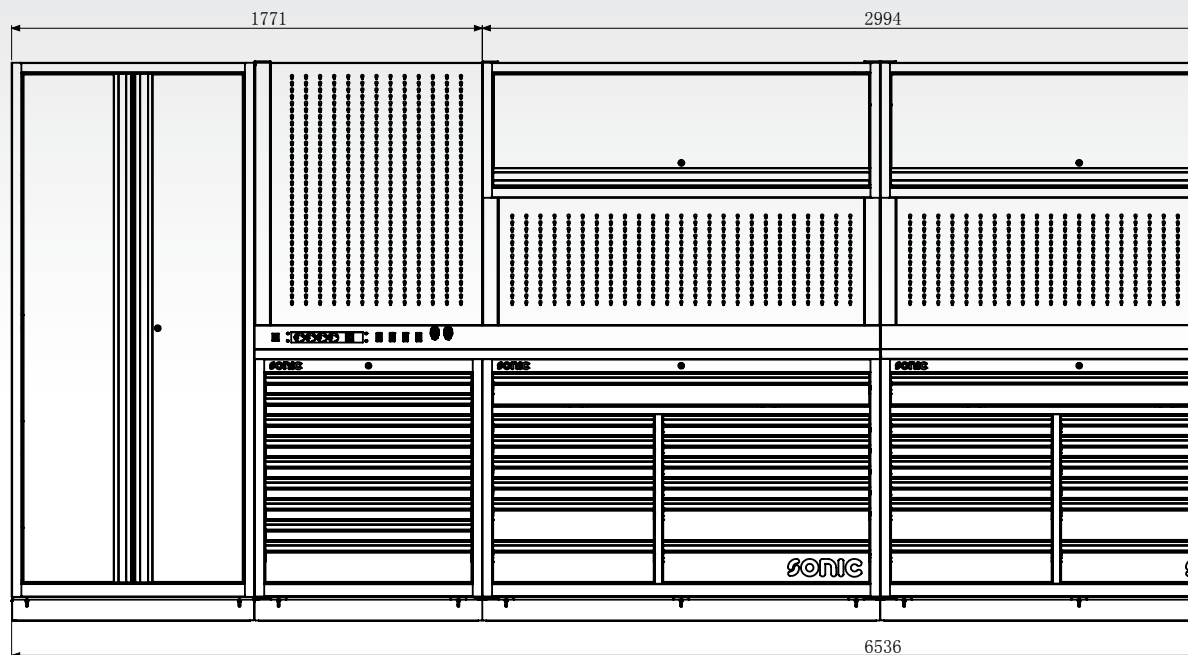

12

Self supporting structure. Walls no longer needed.

IMPROVE YOUR IMAGE, PRODUCTIVITY & EFFICIENCY

MASTER WORK STATION, THE BALANCED STORAGE AND WORK

ART. NO. 4730670

ART. NO. 4732355 LEFT

ART. NO. 4731355 RIGHT