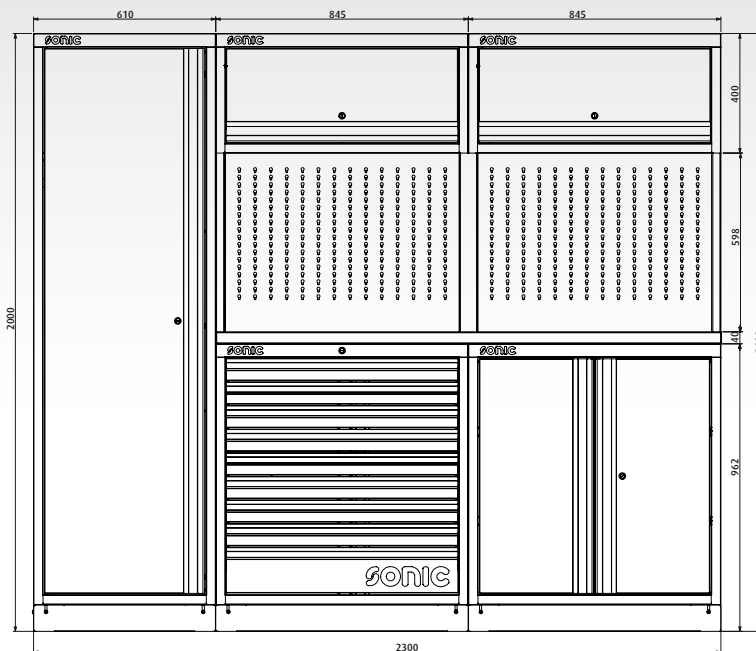

COMPATIBLE FOR:

ART. NO. 47290

HOOK 90MML
10 PCS/BOX

ART. NO. 47291

HOOK 150MML
10 PCS/BOX