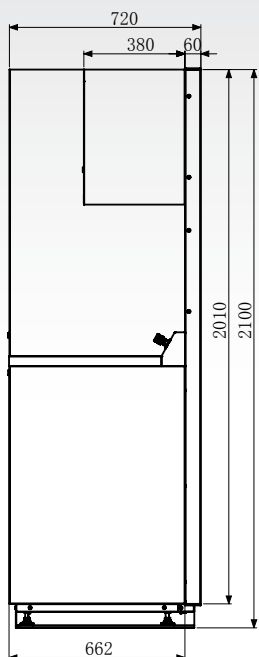

12

Self supporting structure. Walls no longer needed.

IMPROVE YOUR IMAGE, PRODUCTIVITY & EFFICIENCY

MASTER WORK STATION, THE BALANCED STORAGE AND WORK

ART. NO. 4730670

ART. NO. 4732355 LEFT

ART. NO. 4731355 RIGHT

SPACE, TO MAXIMIZE YOUR WORK FLOW AND PRODUCTIVITY

DRAWERS' INSIDE DIMENSION LEFT OR RIGHT
TOTAL 44 DRAWERS, (LEFT 22 AND RIGHT 22)

COMPATIBLE FOR:

ART. NO. 47290

HOOK 90MML
10 PCS/BOX

ART. NO. 47291

HOOK 150MML
10 PCS/BOX

ART. NO. 47284 WIRE PIPE L30 X D30 X H2000

WOODEN TOP BLADE

ART. NO. 47378 DIMENSION: L674 X D500 X H40

ART. NO. 47382 DIMENSION: L845 X D500 X H40

ART. NO. 47279 DIMENSION: L1348 X D500 X H40

ART. NO. 47295 DIMENSION: L1690 X D500 X H40

ART. NO. 47385 DIMENSION: L2193 X D500 X H38

ART. NO. 47376 26" FULL HIGH HANGER BOARD

ART. NO. 47380 34" FULL HIGH HANGER BOARD

ART. NO. 47276 26" CUPBOARD L674 X D300 X H400

ART. NO. 47292 34" CUPBOARD L845 X D300 X H400