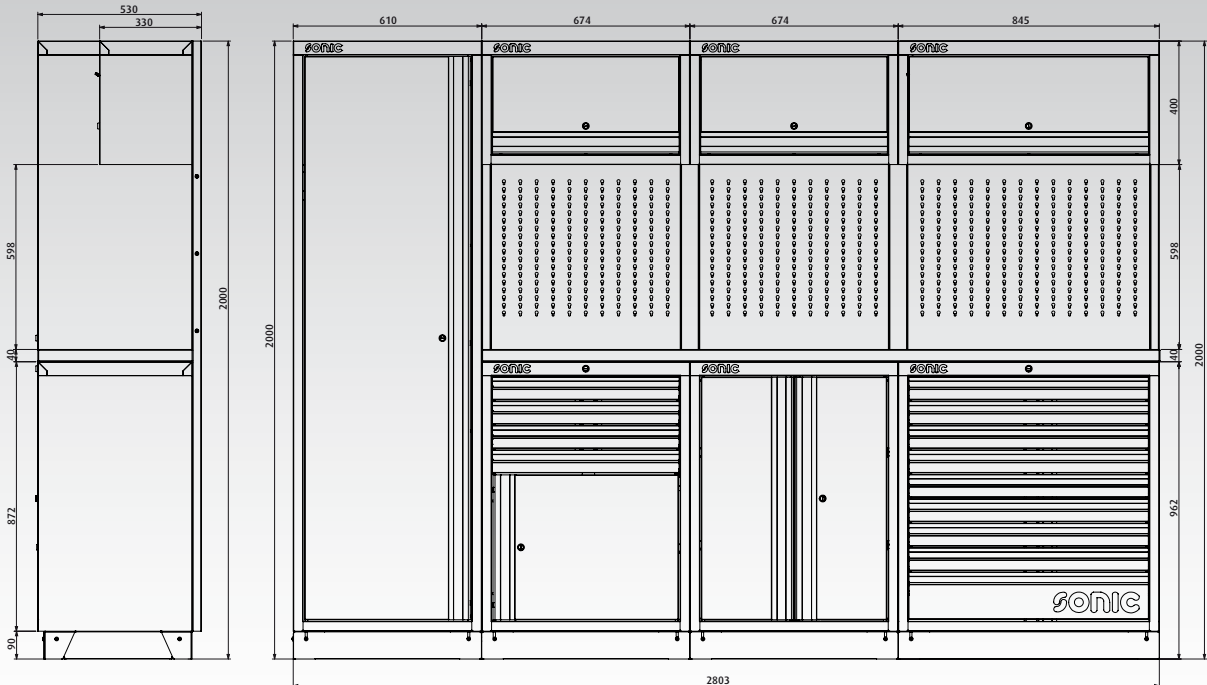

Cupboard with
gas spring.

9

Self supporting
structure. Walls no
longer needed.

ART. NO. 4730281 WOODEN TOP BLADE

ART. NO. 4731281 STAINLESS STEEL TOP BLADE

SELF SUPPORTING STRUCTURE, WALLS NO LONGER NEEDED
INSTALL THE MSS WHEREVER YOU LIKE, NO RESTRICTIONS