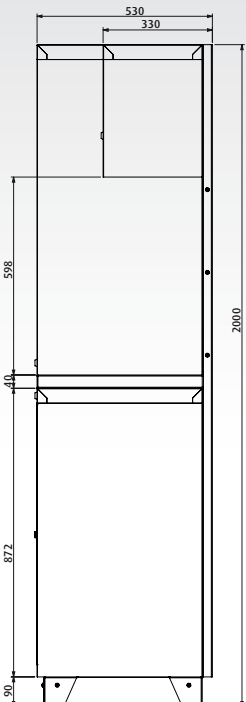

SPACE, TO MAXIMIZE YOUR WORK FLOW AND PRODUCTIVITY

DRAWERS' INSIDE DIMENSION LEFT OR RIGHT
TOTAL 44 DRAWERS, (LEFT 22 AND RIGHT 22)

COMPATIBLE FOR:

ART. NO. 47290

HOOK 90MML
10 PCS/BOX

ART. NO. 47291

HOOK 150MML
10 PCS/BOX

ART. NO. 4731406 WOODEN TOP BLADE
ART. NO. 4731706 STAINLESS STEEL TOP BLADE

GET ORGANIZED BE EFFICIENT

ART. NO. 4730196 WOODEN TOP BLADE
ART. NO. 4731196 STAINLESS STEEL TOP BLADE

DRAWERS' INSIDE DIMENSION
TOTAL 9 DRAWERS

ART. NO. 47284 WIRE PIPE L30 X D30 X H2000

WOODEN TOP BLADE

ART. NO. 47378 DIMENSION: L674 X D500 X H40

ART. NO. 47382 DIMENSION: L845 X D500 X H40

ART. NO. 47279 DIMENSION: L1348 X D500 X H40

ART. NO. 47295 DIMENSION: L1690 X D500 X H40

ART. NO. 47385 DIMENSION: L2193 X D500 X H38

ART. NO. 47376 26" FULL HIGH HANGER BOARD

ART. NO. 47380 34" FULL HIGH HANGER BOARD

ART. NO. 47276 26" CUPBOARD L674 X D300 X H400

ART. NO. 47292 34" CUPBOARD L845 X D300 X H400