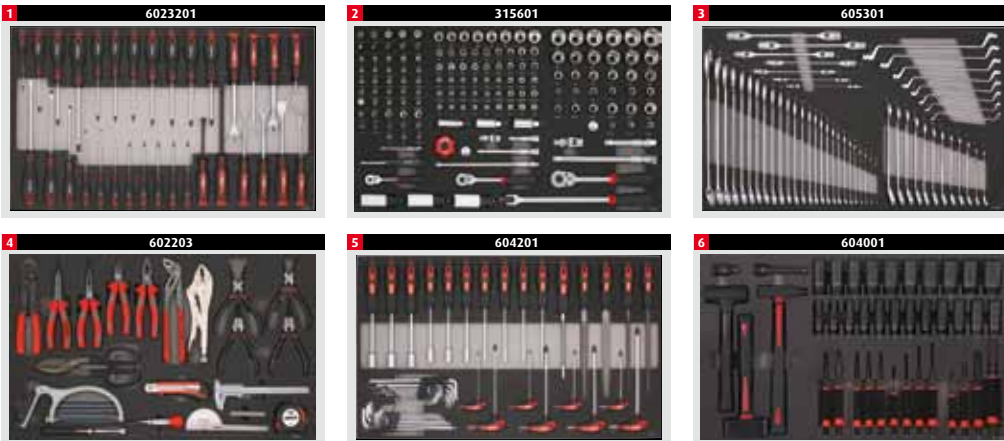

ART. NO. 706440 FILLING 644 PCS FOR DRAWER 34" (L740 X D435)