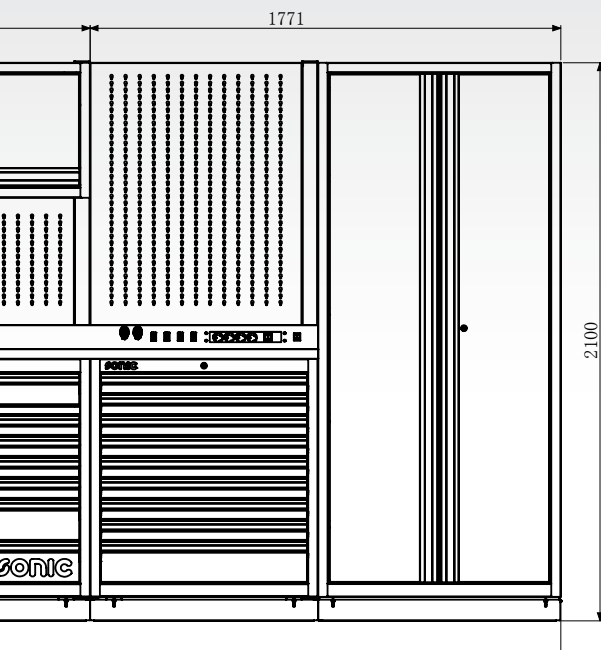

8

2x USB connector.
2x LAN connector.
2x AIR connector.

9

Compatible for TTS/SFS.

10

4 electric connectors
220-230 V with power switch.

11

44x drawer with capacity 80Kg.

12

Self supporting structure. Walls no longer needed.

IMPROVE YOUR IMAGE, PRODUCTIVITY & EFFICIENCY

MASTER WORK STATION, THE BALANCED STORAGE AND WORK

ART. NO. 4730670

ART. NO. 4732355 LEFT

ART. NO. 4731355 RIGHT

SPACE, TO MAXIMIZE YOUR WORK FLOW AND PRODUCTIVITY

DRAWERS' INSIDE DIMENSION LEFT OR RIGHT
TOTAL 44 DRAWERS, (LEFT 22 AND RIGHT 22)

COMPATIBLE FOR:

ART. NO. 47290

HOOK 90MML
10 PCS/BOX

ART. NO. 47291

HOOK 150MML
10 PCS/BOX

GET ORGANIZED, BE EFFICIENT, THE NEW' ULTIMATE SONIC WORK SPACE

1

4 adjustable shelves.
1 fixed shelf.

2

Heavy duty ball
bearing slides.

3

Steel panel
for tool storage.

4