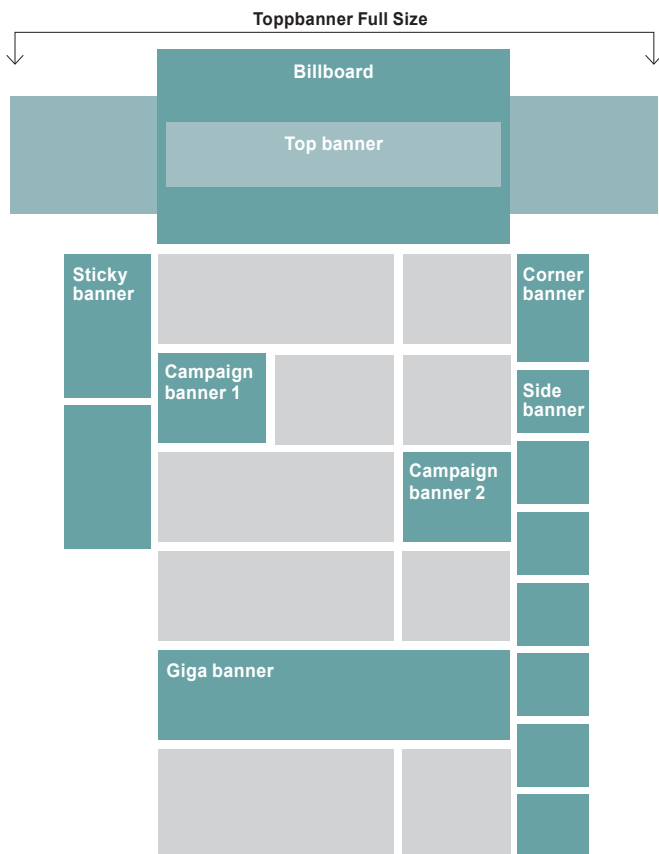

**Follow us on
LinkedIn!**

Don't miss out on the
latest updates and
articles.

transportnet

MEDIA INFO 2025

Format & prices web/newsletter

Start page prices/month

Article page prices/month

Top banner Full Size 1800x450 px, static, max 250 kb	SEK 66 000
Billboard 980x540 px, static or animated, max 150 kb	SEK 56 000
Top banner 930x180 px, static or animated, max 70 kb.....	SEK 28 000
Sticky banner 240x400 px, static or animated, max 90 kb	SEK 23 000
Corner banner 200x300 px, static or animated, max 70 kb	SEK 15 000
Side banner 200x175 px, static or animated, max 40 kb	SEK 5 000
Campaign banner 1 300x250 px, static or animated, max 70 kb.....	SEK 18 000
Campaign banner 2 300x250 px, static or animated, max 70 kb.....	SEK 14 000
Giga banner 930x250 px, static or animated, max 70 kb.....	SEK 24 000

Top banner Full Size 1800x450 px, static, max 250 kb	SEK 66 000
Billboard 980x540 px, static or animated, max 150 kb	SEK 56 000
Top banner 930x180 px, static or animated, max 70 kb.....	SEK 28 000
Sticky banner 240x400 px, static or animated, max 90 kb	SEK 23 000
Corner banner 200x300 px, static or animated, max 70 kb	SEK 15 000
Side banner 200x175 px, static or animated, max 40 kb	SEK 5 000
Campaign banner 1 300x250 px, static or animated, max 75 kb.....	SEK 18 000
Campaign banner 2 300x250 px, static or animated, max 75 kb.....	SEK 14 000
Article banner 660x200 px, static or animated, max 100 kb.....	SEK 20 000

Newsletter for members/day

File types
jpg, gif or png. All banners must be static.
Max 50 kb.

Streamer 820x28 px.....	SEK 9 000 *
Top advert full size 820x200 px	SEK 14 000
Top advert 400x200 px	SEK 5 999
Middle advert 400x200 px	SEK 2 999
Bottom advert 400x200 px	SEK 1 999

* Price per week

File types

Static: jpg, animated: gif, Html (zip-file), Script. All banners must be responsive. Animations should keep within 20 seconds.

Sticky banner, corner banner and side banner are only showed on desktop.