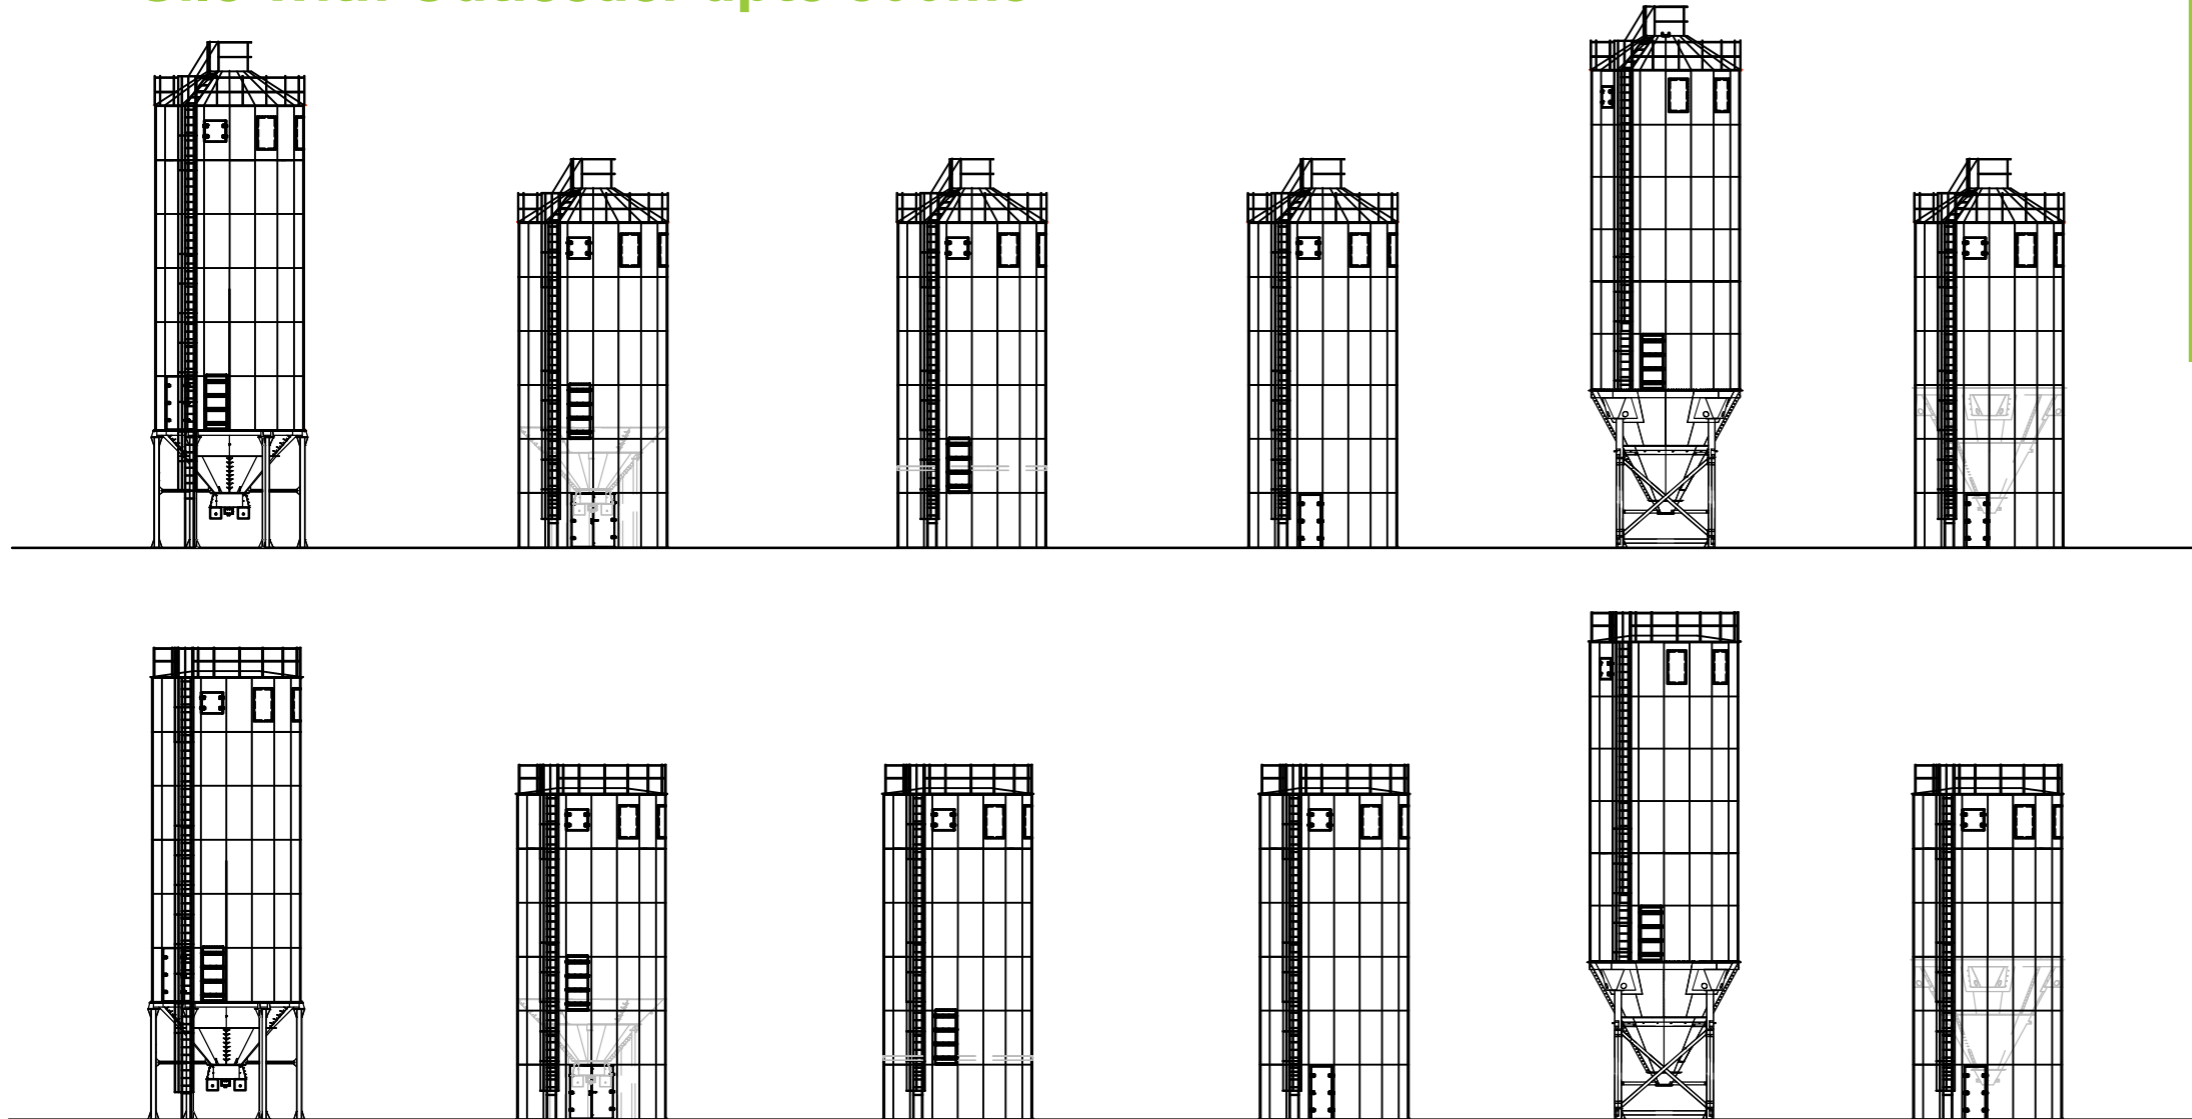

WE DO

- Silo with Outfeeder upto 500m³

OBEL-P Group/Aagaard have designed, manufactured, installed & serviced Silo Systems for storage of chips, dust and pellets for more than 50 years.

We delivery turn-key solutions for either briquetting & boiler systems or for pick-up, where we also manufacture truck loading systems. We have solutions and an approved silo program to fulfill your demands within handling wood.

Modular silos in sizes from Ø3,8m up to 119m³, Ø5,5m up to 300m³ and Ø6,5m up to 500m³ with pitched or flat roof and with or without Aagaard conical out feeder.

The OBEL-P Group of Companies has for more than 50 years been a strong and reliable partner for the Sawmill, Wood and Furniture Industry.

We design, manufacture, install and service turn-key solutions globally and we believe in maintaining a strong and reliable partnership with everybody we work together with.

Doing business with us is not just about buying a product! Customers buy our experience to identify the best solutions to fit their unique needs. We strive to add value to your business.