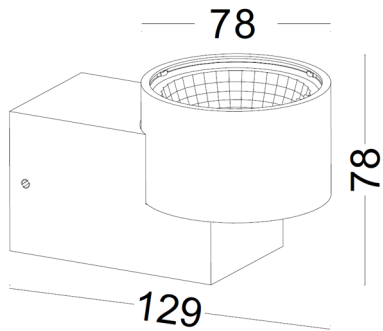

Product details

- The solution for wall down or up lighting
- Easy installation with included driver
- Highly exclusive lamp-housing
- No mercury or other harmful substances involved

Datasheet

EQUAL TO Halogen bulb 35W	CONSUMPTION 5W	EFFICIENCY 100 lm/W
AC-NET 230V	IP-CODE IP20	DIMMABLE No

Technical Data

Lumen	500lm
Beam Angle	Medium 38°
Colors Available	Warm white, cold white
Color Temperature	Warm white 3000K, cold white 5000K
Color Rendering	Warm white: CRI85, Cold white CRI75
Consumption	5W
Voltage Range	AC90 ~ 120V or AC200 ~ 240V
Efficiency	Warm white: 100 lm/W
Lifetime	50.000 hours at Ta = 25°C
Dimmable	No
IP Code	IP20
Class	2, Double Insulated
Size	L129 x W78 x H78 mm
IES File	No
Weight	0,3 KG
Housing	White, silver or black