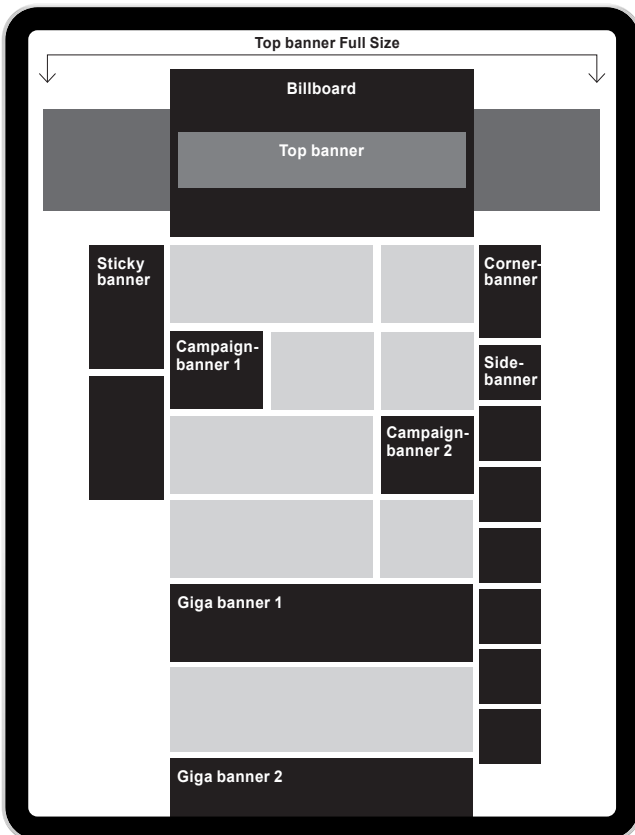

Newsletter

TOP ADS FULL SIZE
820x200 px

CENTER ADS FULL SIZE
820x200 px

BOTTOM ADS FULL SIZE
820x200 px

| | |
|--|------------|
| Streamer 820x28 px, static, max 50 kb. Price per week | 11 500 SEK |
| Top ads Full Size 820x200 px, static, max 50 kb..... | 9 200 SEK |
| Top ads 400x200 px, static, max 50 kb | 4 600 SEK |
| Center ads 400x200 px, static, max 50 kb | 3 450 SEK |
| Bottom ads 400x200 px, static, max 50 kb..... | 2 300 SEK |

Sponsored content 15.000 SEK/week

Native ad

(Sponsored content) will be included in a newsletter during booked week.

Start page, prices for members/month

| | |
|---|------------|
| Top banner Full Size 1800x450 px, static, max 250 kb | 45 425 SEK |
| Billboard 980x540 px, static or animated, max 150 kb | 39 100 SEK |
| Top banner 930x180 px, static or animated, max 70 kb | 20 700 SEK |
| Sticky banner 240x400 px, static or animated, max 90 kb | 17 250 SEK |
| Corner banner 200x300 px, static or animated, max 70 kb | 10 925 SEK |
| Side banner 200x175 px, static or animated, max 40 kb | 3 220 SEK |
| Campaign banner 1* 300x250 px, static or animated, max 70 kb ... | 13 225 SEK |
| Campaign banner 2** 300x250 px, static or animated, max 70 kb .. | 12 650 SEK |
| Giga banner 1 930x250 px, static or animated, max 70 kb | 13 800 SEK |
| Giga banner 2 930x250 px, static or animated, max 70 kb | 20 700 SEK |

* When you buy ad slot no 1 you will also be visible at ad slot no 3, further down on the page.

** When you buy ad slot no 2 you will also be visible at ad slot no 4, further down on the page.

File types

Sticky, corner banner and side banner are only displayed on desktop.

OBS: Banners on the portal share space with up to three others. Except sticky banner that shares space with up to two others. Banners rotate on page change.