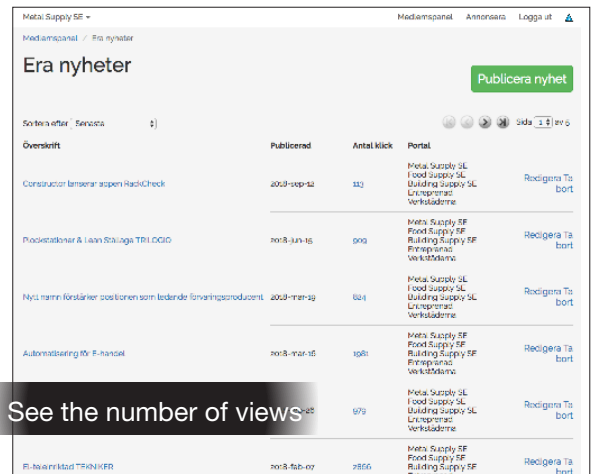

Become a member of Rent

With a membership with us, your business reaches the right target group and you can create new contacts within the industry.

Member benefits

- ✓ Log-in to all functions on the portal
- ✓ Increased online visibility through a complete company profile, link to your website, etc.
- ✓ Publish your own news directly to your target group under the heading "News from the members"
- ✓ Free posting of job ads
- ✓ Present courses and trade participation
- ✓ Advertise at member rates
- ✓ Complete your posts with pictures, videos, etc.
- ✓ Free posting of advertisements on machines, products and services under the heading "Buy and sell"
- ✓ Access to locked editorial material

13 000 SEK/year

MEMBERSHIP PACKAGE

12 months side banner on the portal
1 top ad in the newsletter
2 center ads in the newsletter
2 bottom ads in the newsletter
1 year membership

Price: 22 000 SEK