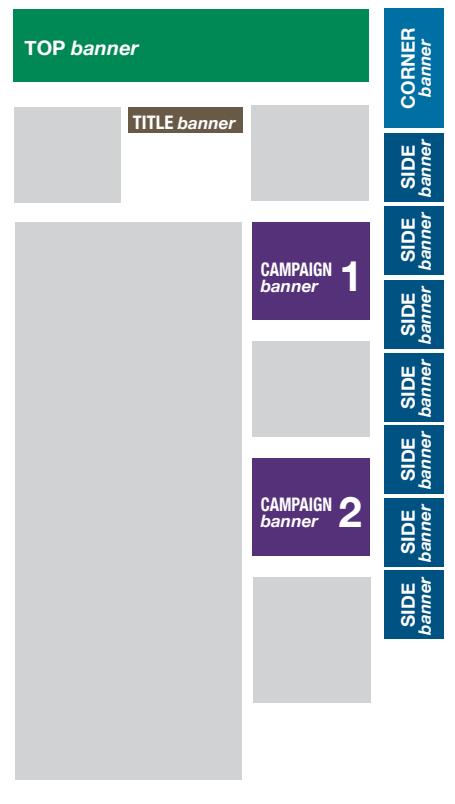

FRONT PAGE

ARTICLE PAGE

All banners, except the title banner, are sharing their spot with up to three others. Rotation is executed after page reload.

The side banners change their position both horizontally and vertically.

LINK: Your adverts is linked to your homepage. If you want another link, attach it when you send your material.

SPECIFICATIONS

Advertising on the website

- ▶ **TOP BANNER**
930x180 px - max 70 kb
 - ▶ **CORNER BANNER** - only readable on desktop
150x300 px - max 70 kb
 - ▶ **SIDE BANNER** - only readable on desktop
150x175 px - max 40 kb
 - ▶ **TITLE BANNER** - static banner
200x60 px - max 150 kb
 - ▶ **CAMPAIGN BANNER 1+2**
Front page
480x480 px - max 70 kb

Article page and other pages
300x250 px - max 70 kb
 - ▶ **GIGA BANNER 1+2**
980x480 px - max 150 kb
- Animated banners:** jpg, html, gif or script.
The animation are restricted to a maximum of 20 seconds.
- Static banners:** jpg, gif or png.
- Our site is responsive and banners adapt to the screen they are displayed on.
(Corner and side banners are only readable on desktop.)