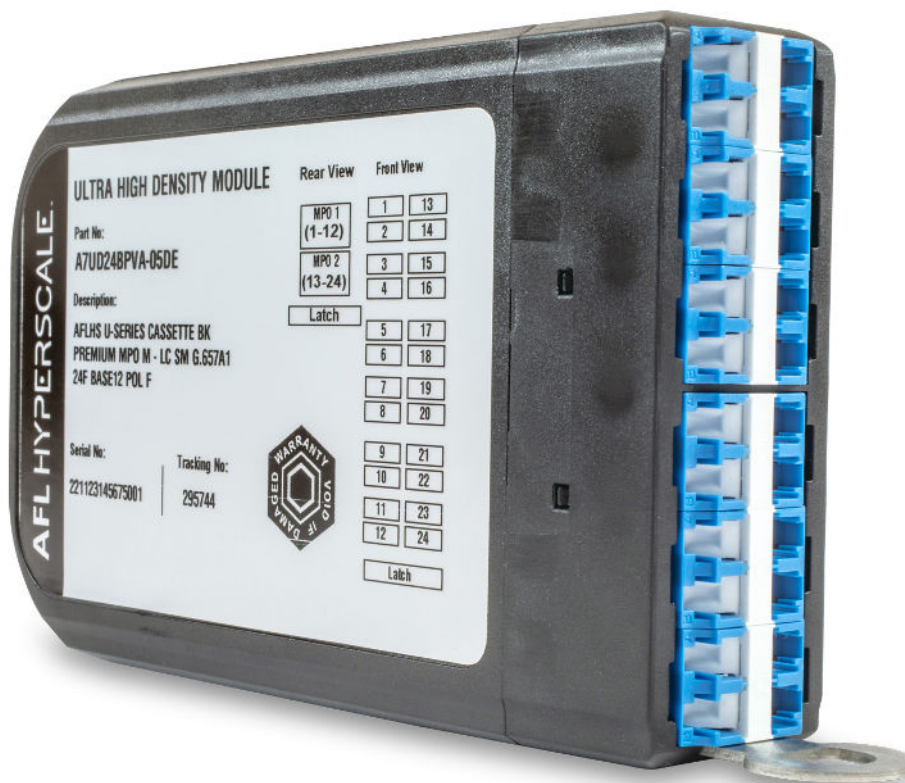

# U-Series MPO to LC Cassette Base-12