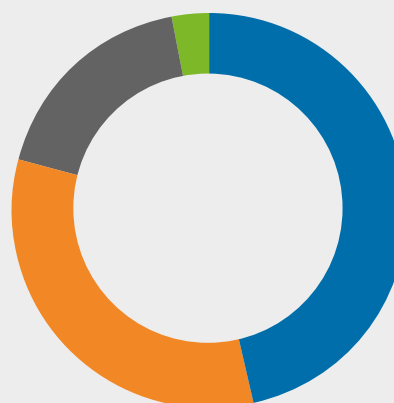

- **Streamer**
  Price per week **SEK 7.500**
- **Top advert**
  Price per mailing **SEK 3.000**
- **Top advert Full size**
  Price per mailing **SEK 6.000**
- **Middle advert**
  Price per mailing **SEK 2.000**
- **Middle advert Full size**
  Price per mailing **SEK 4.000**
- **Bottom advert**
  Price per mailing **SEK 2.000**
- **Bottom advert Full size**
  Price per mailing **SEK 4.000**

Material: Static advert
File types: Jpg, gif or png
Size: Max 50 kb

Prices for members.

The allocation of readers of the newsletter - compared to the business: