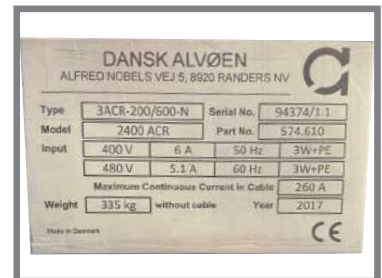

Rustfrit stål