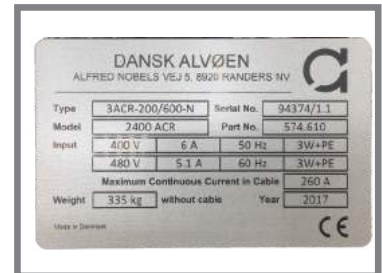

Laser-Alu:
Sølv for sort tekst