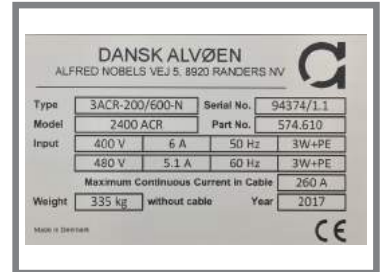

EpilogLaser

Graveringslaminat:
Hvid for sort tekst