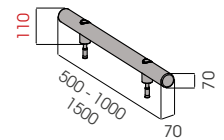

Cold Line

ROD FLOOR 70

**QUICK
INSTALLATION
WITH
EXPANSION
SCREW**

**M16
GALVANISED STEEL**

**RF 70 500
1000
1500**

Length **500 / 1000 / 1500 mm**
Packing **unpacked on pallet**
Colour **M**

Equipped with accessories

**RF 70 2000
3000**

Length **2.000 / 3.000 mm**
Packing **unpacked on pallet**
Colour **M**

Equipped with accessories

ROD FLOOR 120

**SF20
STAINLESS STEEL**

**RF 120 500
1000
1500**

Length **500 / 1000 / 1500 mm**
Packing **unpacked on pallet**
Colour **M**

Equipped with accessories

**RF 120 2000
3000**

Length **2.000 / 3.000 mm**
Packing **unpacked on pallet**
Colour **M**

Equipped with accessories