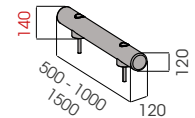

**RF 70 2000
3000**

Length **2.000 / 3.000 mm**
Packing **unpacked on pallet**
Colour **M**

Equipped with accessories

ROD FLOOR 120

**SF20
STAINLESS STEEL**

**RF 120 500
1000
1500**

Length **500 / 1000 / 1500 mm**
Packing **unpacked on pallet**
Colour **M**

Equipped with accessories

**RF 120 2000
3000**

Length **2.000 / 3.000 mm**
Packing **unpacked on pallet**
Colour **M**

Equipped with accessories