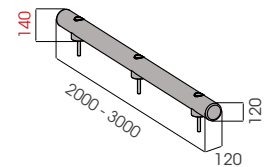

Cold Line

ROD FLOOR 70

**QUICK
INSTALLATION
WITH
EXPANSION
SCREW**

**M16
GALVANISED STEEL**

**RF 70 500
1000
1500**

Length **500 / 1000 / 1500 mm**
Packing **unpacked on pallet**
Colour **M**

Equipped with accessories

**RF 70 2000
3000**

Length **2.000 / 3.000 mm**
Packing **unpacked on pallet**
Colour **M**

Equipped with accessories

ROD FLOOR 120

**SF20
STAINLESS STEEL**

**RF 120 500
1000
1500**

Length **500 / 1000 / 1500 mm**
Packing **unpacked on pallet**
Colour **M**

Equipped with accessories

**RF 120 2000
3000**

Length **2.000 / 3.000 mm**
Packing **unpacked on pallet**
Colour **M**

Equipped with accessories