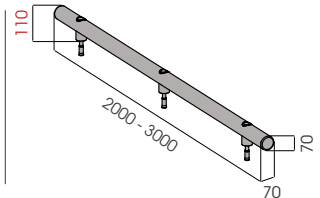

Cold Line

ROD FLOOR 70

**QUICK
INSTALLATION
WITH
EXPANSION
SCREW**

**M16
GALVANISED STEEL**

**RF 70 500
1000
1500**

Length **500 / 1000 / 1500 mm**
Packing **unpacked on pallet**
Colour **M**

Equipped with accessories

**RF 70 2000
3000**

Length **2.000 / 3.000 mm**
Packing **unpacked on pallet**
Colour **M**

Equipped with accessories

ROD FLOOR 120

**SF20
STAINLESS STEEL**

**RF 120 500
1000
1500**

Length **500 / 1000 / 1500 mm**
Packing **unpacked on pallet**
Colour **M**

Equipped with accessories

**RF 120 2000
3000**

Length **2.000 / 3.000 mm**
Packing **unpacked on pallet**
Colour **M**

Equipped with accessories